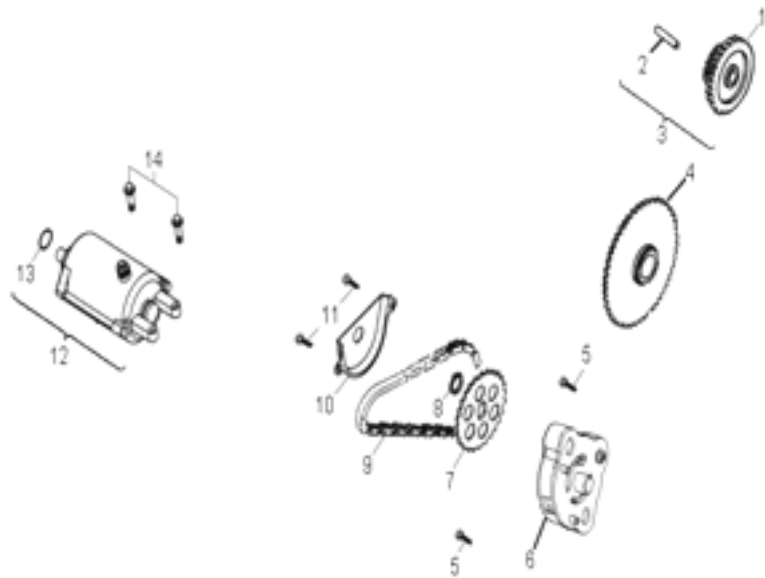

D-10: OIL PUMP & STARTING MOTOR

Item	Description	Part Number	Q.ty	Note
1	Gear, Starter	2842350A-000	1	
2	Shaft, Starter Moto	2842450A-000	1	
3	Asm., Gear Starter	2842250A-000	1	Inc. 1-2
4	Gear, Starter	2822050B-000	1	
5	Bolt	96000-060308-08C	2	M6x30x1
6	Asm., Oil Pump	1500050A-000	1	
7	Sprocket, Oil Pump	1515050A-000	1	
8	Clip, Cir	94511-1000S	1	
9	Chain, Oil Pump	1514150A-000	1	
10	Cover, Oil Pump	1571150A-000	1	
11	Bolt	96000-060128-08C	2	M6x12x1
12	Motor, Starter	3120050A-001	1	Inc. 13
13	O-Ring	93210-02431	1	24.4x3.1
14	Bolt	96000-060208-08C	2	M6x20x1