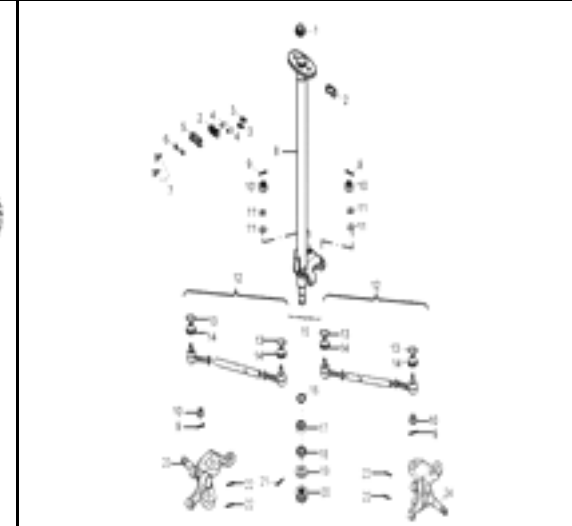

**D-27: REAR BRAKE**

35

**D-28: HANDLEBAR**

36

**D-29: REAR WHEEL AXLE**

37

**D-30: STEERING**

38

**D-31: LIGHTS**

39

**D-32: ELECTRICAL PARTS**

40

**D-33: DECAL**

41

**D-1: CYLINDER HEAD**

Item	Description	Part Number	Q.ty	Note
1	Bolt	96000-060258-08C	4	M6x25x1
2	Cover, Cylinder He	1230950A-000	1	
3	Gasket	1230350A-000	1	
4	Breather, Lower	1230250A-000	1	
5	Screw	93903-1040088-00K	4	M4x8
6	Gasket , Head Cov	1239150A-000	1	
7	Retainer, Valve, Sp	14771119-000	2	
8	Spring, Valve, Oute	1475150A-000	2	
9	Spring, Valve, Inne	1476150A-000	2	
10	Clip, Retainer	14781119-000	4	
11	Seal, Valve	12209119-000	2	
12	Seat, Valve, Spring	14775119-000	2	
13	Pin, Dowel	94301-10140	6	10x14
14	Bolt	96000-061108-08C	2	M6x10x1x1
15	Washer	94101-0613010-00C	2	6.1x13x1
16	Stud	91001-060328-00C	2	M6x32x1
17	Nut	94050-06000-00C	4	M6x1
18	O-Ring	93210-034x31	1	34x3
19	Asm., Manifold, Int	1710055L-000	1	Inc. 18
20	Stud	91001-060288-00C	2	M6x28x1
21	Valve, Exhaust	1472150A-000	1	
22	Valve, Intake	1471150A-000	1	
23	Stud	91001-080328-00C	2	M8x32x1.25
24	Head, Cylinder	1220150A-000	1	
25	Plug, Spark	9807650A-000	1	DPR7EA-9
26	Gasket Set	1225050A-000	1	
27	Cylinder	1210055S-000	1	
28	Gasket, Cylinder	1219150A-001	1	

**D-2: PISTON , CRANKSHAFT**

Item	Description	Part Number	Q.ty	Note
1	Shaft, Balancer	1342055S-000	1	
2	Asm., Crankshaft	1300055S-000	1	
3	Washer	94101-1426020-00C	1	14.2x26x2
4	Nut	94001-14000-00C	1	M14x1.5
5	Spring, Oil	1544739A-000	1	
6	Tube, Oil, Crankshaft	1544139A-000	1	
7	Clip, Piston Pin	1311550A-000	2	
8	Pin, Piston	1311150A-000	1	
9	Piston	1310050A-000	1	
10	Key, Woodruff	90471-25404	1	
11	Ring Set, Piston	1301150A-000	1	