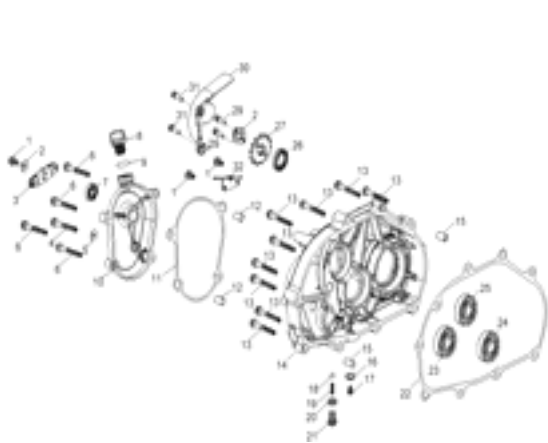

# COBRA

HI-PERF 320

Framebody Number : RF3AT56007T0000'

**A** **AEON**  
ATVSPECIALIST

**D-1: CYLINDER HEAD**

7

**D-2: PISTON , CRANKSHAFT**

8

**D-3: CRANKCASE**

9

**D-4: REAR DRIVE ASSEMBLY**

10

**D-5: LEFT CRANKCASE COVER**

11

**D-6: RIGHT CRANKCASE COVER**

12