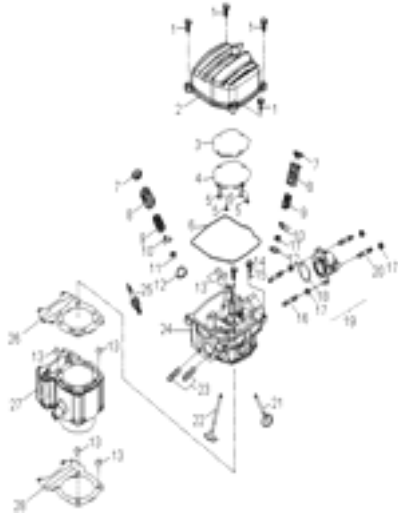

# COBRA

HI-PERF 320

Framebody Number : RF3AT56007T0000'

**A** **AEON**  
ATVSPECIALIST

**D-1: CYLINDER HEAD**

7

**D-2: PISTON , CRANKSHAFT**

8

**D-3: CRANKCASE**

9

**D-4: REAR DRIVE ASSEMBLY**

10

**D-5: LEFT CRANKCASE COVER**

11

**D-6: RIGHT CRANKCASE COVER**

12