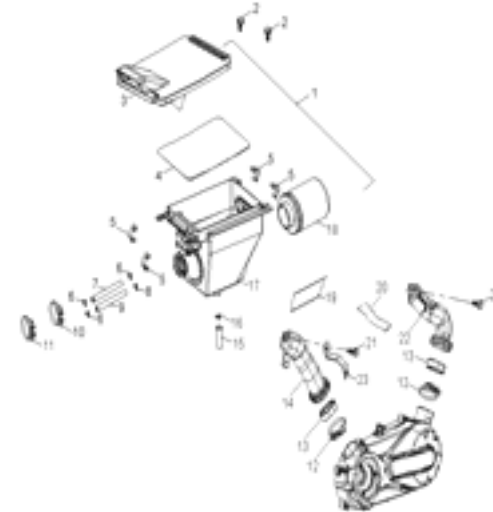

D-15: AIR CLEANER