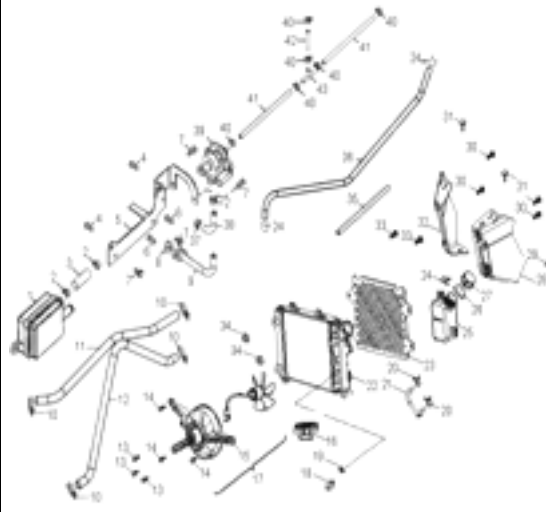

# COBRA

HI-PERF 320

Framebody Number : RF3AT56007T0000'

**A** **AEON**  
ATVSPECIALIST

**D-1: CYLINDER HEAD**

7

**D-2: PISTON , CRANKSHAFT**

8

**D-11: TRANSMISSION**

17

**D-12: WATER PUMP**

18

**D-13: CARBURETOR**

19

**D-14: RADIATOR**

20

**D-10: OIL PUMP & STARTING MOTOR**

Item	Description	Part Number	Q.ty	Note
1	Gear, Starter	2842350A-000	1	
2	Shaft, Starter Moto	2842450A-000	1	
3	Asm., Gear Starter	2842250A-000	1	Inc. 1-2
4	Gear, Starter	2822050B-000	1	
5	Bolt	96000-060308-08C	2	M6x30x1
6	Asm., Oil Pump	1500050A-000	1	
7	Sprocket, Oil Pump	1515050A-000	1	
8	Clip, Cir	94511-1000S	1	
9	Chain, Oil Pump	1514150A-000	1	
10	Cover, Oil Pump	1571150A-000	1	
11	Bolt	96000-060128-08C	2	M6x12x1
12	Motor, Starter	3120050A-001	1	Inc. 13
13	O-Ring	93210-02431	1	24.4x3.1
14	Bolt	96000-060208-08C	2	M6x20x1

**D-25: REAR WHEEL**

Item	Description	Part Number	Q.ty	Note
1	Nut	90355-10000-0UB	8	M10x1.25
2	Rim, Rear	4280139A-385	2	
3	Hub, Wheel, RH	4202039A-000	2	
4	Valve, Rim	42616131-000	2	
5	Tire	42811231-000	2	20x10-9 DI2016
6	Washer	94121-1835200-000	2	18x35x2
7	Pin, Cotter	94201-32320	2	
8	Cap, Hub	4273039A-000	2	
9	Nut	90352-18000-00C	2	