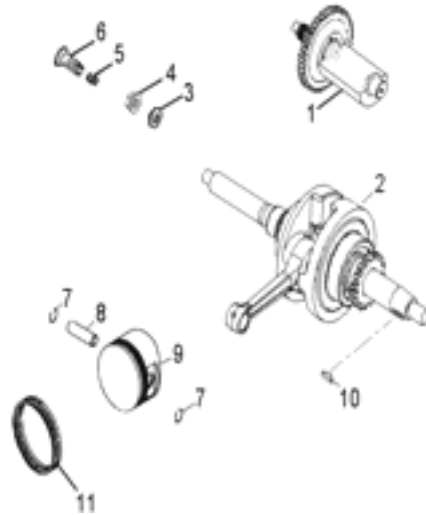

# COBRA

HI-PERF 320

Framebody Number : RF3AT56007T0000'

**A** **AEON**  
ATVSPECIALIST

**D-1: CYLINDER HEAD**

7

**D-2: PISTON , CRANKSHAFT**

8

**D-3: CRANKCASE**

9

**D-4: REAR DRIVE ASSEMBLY**

10

**D-5: LEFT CRANKCASE COVER**

11

**D-6: RIGHT CRANKCASE COVER**

12

**D-7: VALVE CAM**

13

**D-8: DRIVE CLUTCH**

14

**D-9: DRIVEN CLUTCH**

15

**D-10: OIL PUMP & STARTING MOTOR**

16

**D-10: OIL PUMP & STARTING MOTOR**

Item	Description	Part Number	Q.ty	Note
1	Gear, Starter	2842350A-000	1	
2	Shaft, Starter Moto	2842450A-000	1	
3	Asm., Gear Starter	2842250A-000	1	Inc. 1-2
4	Gear, Starter	2822050B-000	1	
5	Bolt	96000-060308-08C	2	M6x30x1
6	Asm., Oil Pump	1500050A-000	1	
7	Sprocket, Oil Pump	1515050A-000	1	
8	Clip, Cir	94511-1000S	1	
9	Chain, Oil Pump	1514150A-000	1	
10	Cover, Oil Pump	1571150A-000	1	
11	Bolt	96000-060128-08C	2	M6x12x1
12	Motor, Starter	3120050A-001	1	Inc. 13
13	O-Ring	93210-02431	1	24.4x3.1
14	Bolt	96000-060208-08C	2	M6x20x1