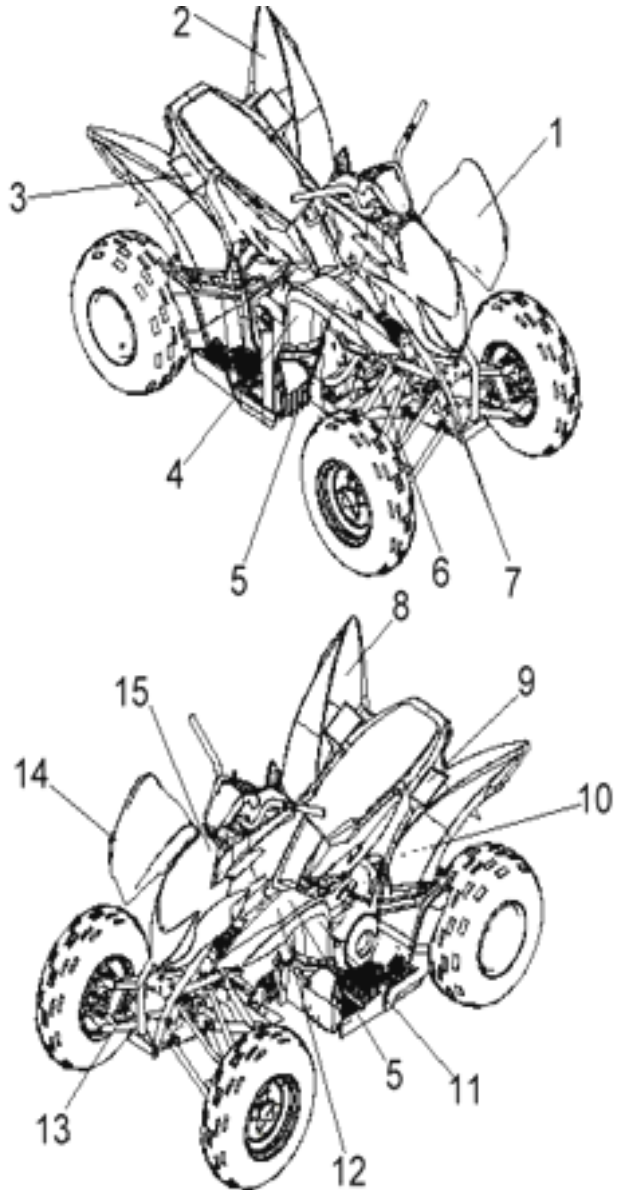

D-33: DECAL

Item	Description	Part Number	Q.ty	Note
1	Decal, Front Fende	87719208-116	1	Black
1	Decal, Front Fende	87719208-133	1	White
2	Decal, Rear Fender	87748237-116	1	Black
2	Decal, Rear Fender	87748237-133	1	White
3	Decal, Waring, Y-1	87851173-000	1	
4	Decal, General War	87852159-000	1	
5	Decal, 320	87715229-000	1	
6	Decal, Tank, RH	87720233-116	1	Black
6	Decal, Tank, RH	87720233-133	1	White
7	Decal, Fragile, Frar	87871204-000	1	
8	Decal, Rear Fender	87747237-116	1	Black
8	Decal, Rear Fender	87747237-133	1	White
9	Decal, Waring, Rev	87854202-000	1	
10	Decal, Waring, Cha	87858156-000	1	
11	Decal, Drain Bolt	87843201-000	1	
12	Decal, Tank, LH	87721233-116	1	Black
12	Decal, Tank, LH	87721233-133	1	White
13	Decal, Front (Down	87703204-116	1	Black
13	Decal, Front (Up)	87703204-133	1	White
14	Decal, Front Fende	87718208-116	1	Black
15	Decal, Front Fende	87718208-133	1	White
15	Decal, Headlight	87702204-000	1