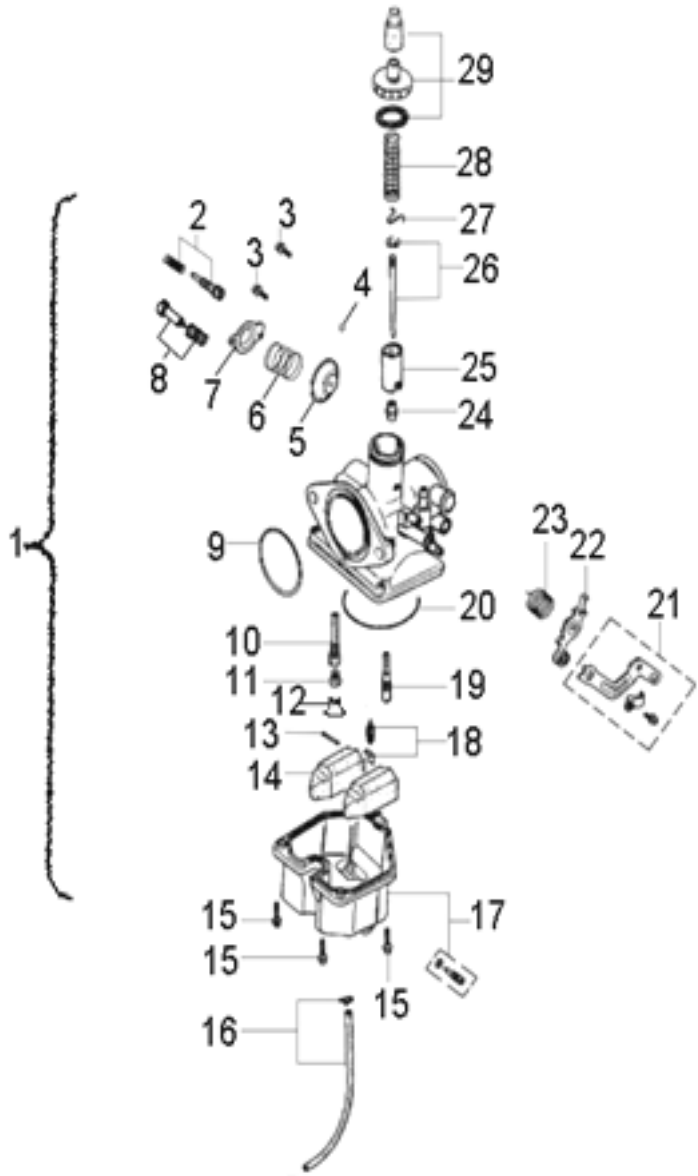

D-13: CARBURETOR

Item	Description	Part Number	Q.ty	Note
1	Asm., Carburetor	1610055A-000	1	Inc. 2~29
2	Screw	1611539A-000	1	
3	Screw	93502-040108-00C	2	
4	Seal	3371655E-000	1	
5	Check Valve, Air	1615655E-000	1	
6	Spring	4054155E-000	1	
7	Cover, Diaphragm	1615555E-000	1	
8	Asm., Screw	1611439A-000	1	
9	O-Ring	93210-02924	1	29x2.4
10	Valve, Needle	1610539A-000	1	
11	Jet, Main	16108209-000	1	
12	Fuel Retainer	16137201-000	1	
13	Pin, Float	1611939A-000	1	
14	Float	1612339A-000	1	
15	Screw	93502-040168-00C	3	M4x16x0.6 + washer
16	Drain Tube	1610939A-000	1	
17	Float, Body	1610739A-000	1	
18	Valve, Float	1611739A-000	1	
19	Jet, Pilot	16110203-000	1	
20	Seal, Float	1610639A-000	1	
21	Support, Cable	1613039A-000	1	
22	Choke, Lever	1613539A-000	1	
23	Recoil, Choke	1612739A-000	1	
24	Needle, Jet	1615039A-000	1	
25	Throttle, Valve	1610355E-000	1	
26	Asm., Jet Needle	1610439A-000	1	
27	Clip, Needle	1614539A-000	1	
28	Spring	1610239A-000	1	
29	Asm., Cap	1614039A-000	1