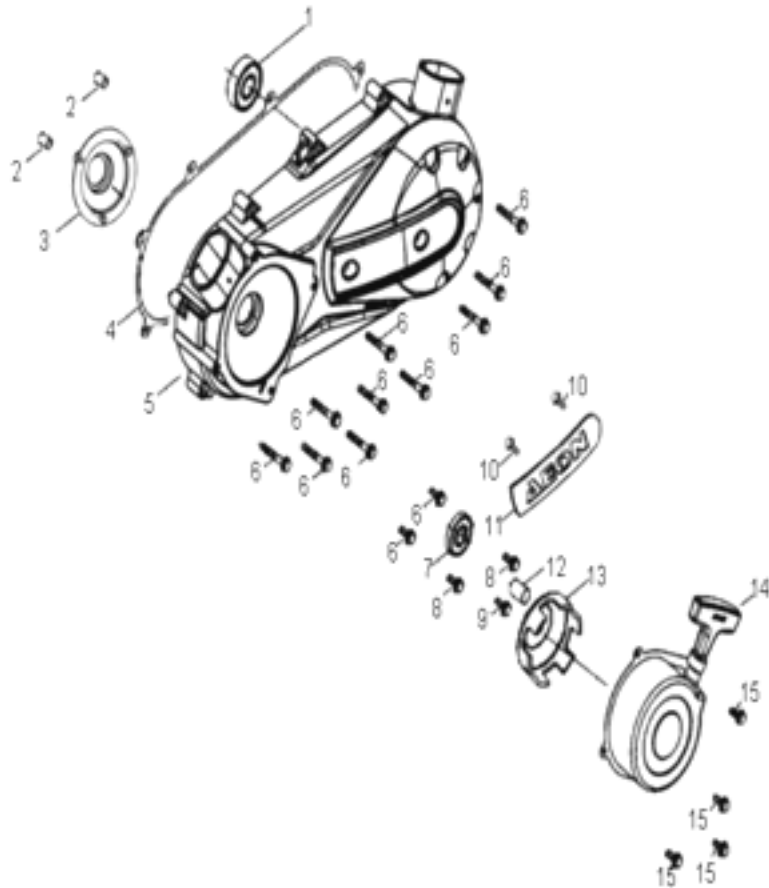

D-5: LEFT CRANKCASE COVER

Item	Description	Part Number	Q.ty	Note
1	Bearing, Ball	96100-6004-LLUC3	1	6004UC3/542
2	Pin, Dowel	94301-08140	2	
3	Derby Cover	1135550A-000	1	
4	Gasket	1135950A-001	1	
5	Cover, Clutch	1134150A-000	1	
6	Bolt	96000-060408-08C	10	M6x40x1
7	Bearing, Ball	96100-69050-LLU00	1	
8	Bolt	96000-060258-08C	2	M6x25x1
9	Bolt	96000-060168-08C	1	M6x6x1
10	Bolt	96000-050128-00K	2	M5x12x0.8
11	Tablet, Logo	1134750A-000	1	
12	Bushing, Sheave	2210650A-000	1	
13	Ratchet, Recoil	2210750A-000	1	
14	Recoil, Starter	1135050A-000	1	
15	Bolt	96000-060168-10K	4	M6x6x1