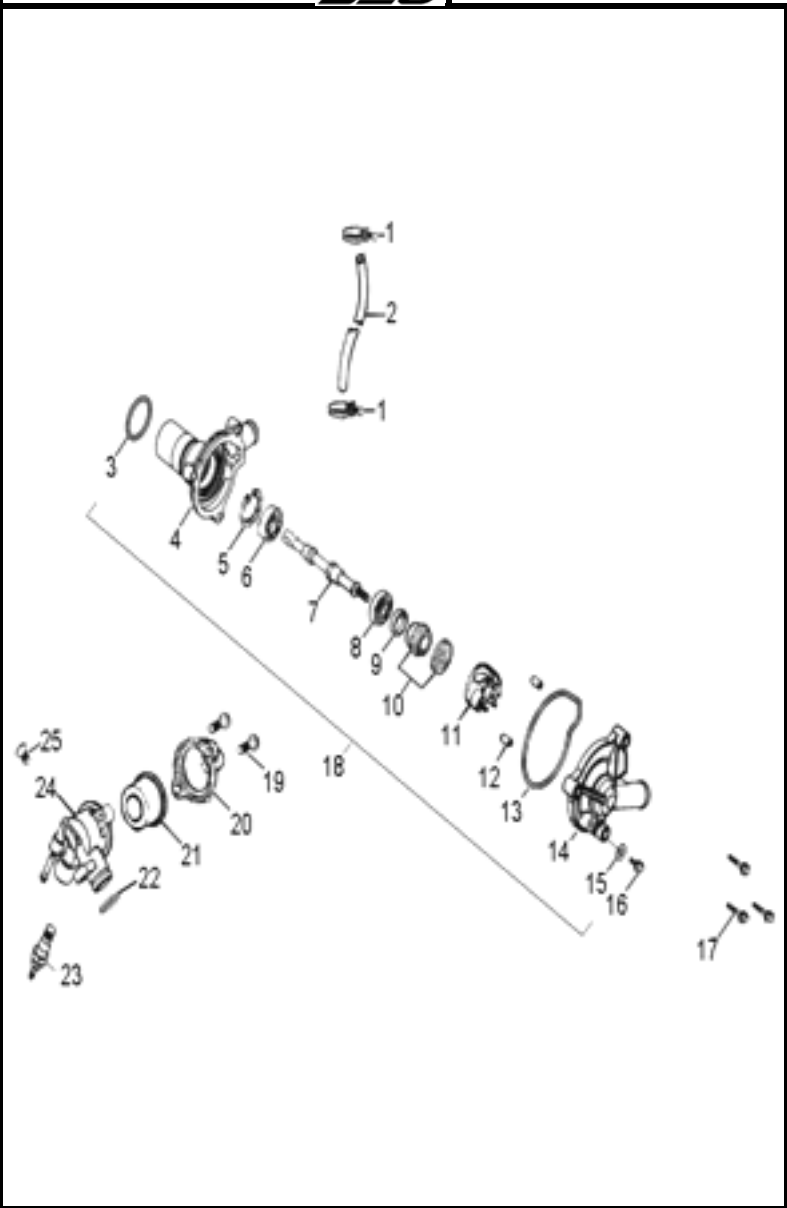

D-12: WATER PUMP

Item	Description	Part Number	Q.ty	Note
1	Clamp	1922250A-000	2	
2	Hose	1950250A-000	1	
3	O-Ring	93210-02920	1	29*2.0
4	Body, Water Pump	1921150A-000	1	
5	Clip, Cir	94512-2600R	1	
6	Bearing, Ball	96100-60000	1	
7	Shaft, Water Pump	1923150A-000	1	
8	Bearing, Ball	96100-69010	1	
9	Seal, Oil	96500-122207	1	
10	Seal, Mechanical	1921750A-000	1	
11	Impeller, Water Pur	1921550A-000	1	
12	Pin, Dowel	94301-08140	2	
13	Gasket	1922950A-000	1	
14	Flange, Water Pum	1922150A-000	1	
15	Washer	94101-0612010-00U	1	6.5x12x1
16	Bolt	96000-060128-08C	1	M6x12x1
17	Bolt	96000-060408-08C	3	M6x40x1
18	Asm., Water Pump	1921050A-000	1	Inc. 3~16
19	Bolt	93500-050168-00C	2	M5x16x0.8
20	Flange, Thermosati	1931550A-000	1	
21	Bimetal, Thermosati	1930050A-000	1	
22	O-Ring	93210-01819	1	18x1.9 NBR
23	Sensor, Thermosati	1931950A-000	1	
24	Housing, Thermosa	1931150A-000	1	
25	Bolt	96000-060188-08C	1	M6x18x1