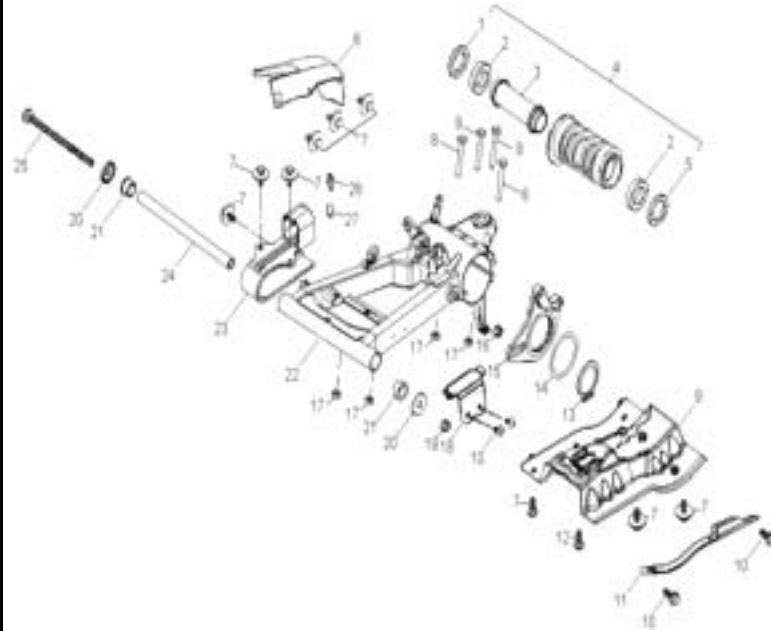

D-18: REAR SWIM ARM ASSEMBLY

Item	Description	Part Number	Q.ty	Note
1	Seal, Oil	96500-426208A727	1	42x62x0.8
2	Bearing, Ball	96100-60070-ZZ000	2	
3	Tube, Spacer	42810221-000	1	
4	Asm., Housing	42803217-000	1	Inc. 1-5
5	Seal, Oil	96500-446208A727	1	44x62x0.8
6	Protector, Chain	40521206-000	1	
7	Bolt	96007-060168-00K	9	M6x6x1 + washer
8	Bolt	96000-100658-0KL	4	M1x65x1.25
9	Cover, Sprocket	40520207-000	1	
10	Screw	93903-1050128-00K	4	M5x12
11	Chain Guider	40525202-000	1	
12	Bolt	96007-060188-00K	1	M6x18x1 + washer
13	Clip, Cir	94511-7500S	1	
14	O-Ring	93210-07531	1	75x3.1
15	Mount, Caliper	43510203-000	1	
16	Shaft, Caliper Brac	43512201-000	1	
17	Nut	90350-10000-0UC	4	M10x1.25
18	Retainer, Brake Lin	53005301-000	1	
19	Nut	90350-14000-0UC	1	M14x1.5
20	Cap, Dustproof	52424202-000	2	
21	Seat, Grease Conta	52524201-000	2	
22	Arm, Swing	52410220-385	1	
23	Chain Guider	40525203-000	1	
24	Tube, Spacer	52420201-000	1	
25	Bolt	96000-143508-00C	1	M14x350x1.5
26	Valve, Grease	51300131-000	1	
27	Cap, Valve, Grease	51301131-000	1