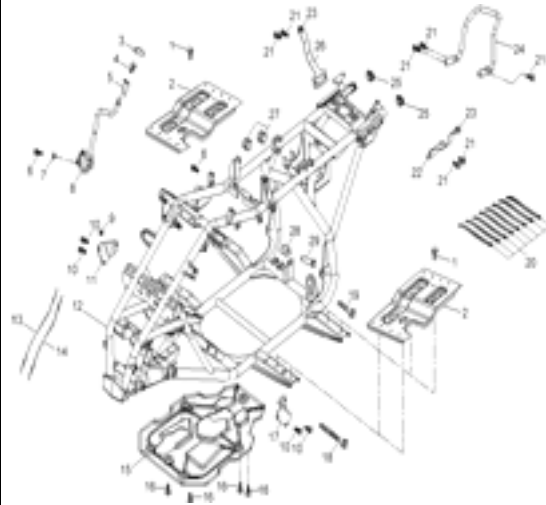

D-17: FRAME BODY