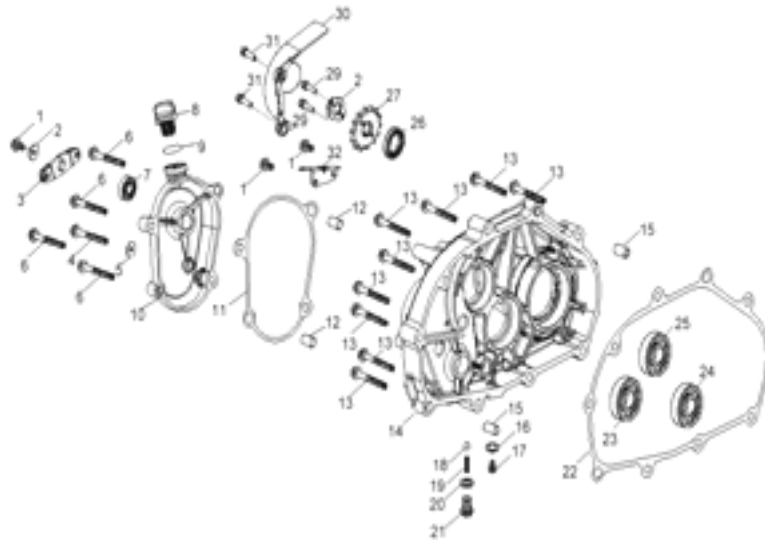

**D-2: PISTON , CRANKSHAFT**

Item	Description	Part Number	Q.ty	Note
1	Shaft, Balancer	1342055S-000	1	
2	Asm., Crankshaft	1300055S-000	1	
3	Washer	94101-1426020-00C	1	14.2x26x2
4	Nut	94001-14000-00C	1	M14x1.5
5	Spring, Oil	1544739A-000	1	
6	Tube, Oil, Crankshaft	1544139A-000	1	
7	Clip, Piston Pin	1311550A-000	2	
8	Pin, Piston	1311150A-000	1	
9	Piston	1310050A-000	1	
10	Key, Woodruff	90471-25404	1	
11	Ring Set, Piston	1301150A-000	1	

**D-4: REAR DRIVE ASSEMBLY**

Item	Description	Part Number	Q.ty	Note
1	Bolt	96000-060168-00K	3	M6x6x1
2	Washer	94101-0618015-00K	1	6.1x24x1.6
3	Lever, Shift	2131755C-000	1	
4	Bolt	96000-060088-00K	1	M6x1*8
5	Washer	94101-0612010-00U	1	6.5x12x1
6	Bolt	96000-060358-08C	4	M6x35x1
7	Seal, Oil	96500-14x28x7A727	1	14x28x7
8	Plug, Oil	15650111-001	1	
9	O-Ring	93210-01425	1	13.8x2.5
10	Cover, Shift	2136150S-000	1	
11	Gasket, Inspection	2136250S-001	1	
12	Pin, Dowel	94301-08140	2	
13	Bolt	96000-080458-00C	9	M8x45x1.25
14	Cover, Transmissio	2130155C-000	1	
15	Pin, Dowel	94301-10140	2	10x14
16	Washer	94101-1221320-00L	1	12.1x21.3x2
17	Bolt	96000-120158-14C	1	M12x15x1.25
18	Ball, Steel	2132239A-000	1	
19	Spring, Detent	2430655E-000	1	
20	Washer	94101-1422010-00L	1	14.2x22x1
21	Bolt	2430539A-000	1	
22	Gasket, Trans. Cov	2139550A-001	1	
23	Bearing, Ball	96100-63040-00000	1	
24	Bearing, Ball	96100-63050-00000	1	
25	Bearing, Ball	96100-62040-00000	1	
26	Seal, Oil	96500-25x52x7A549	1	25x52x7
27	Sprocket, Drive	23801156-001	1	15T
28	Bracket, Sprocket	23811201-000	1	
29	Bolt	92000-060108-00C	2	M6x10x1
30	Shield	40510201-000	1	
31	Bolt	93501-060168-00K	2	M6x6x1 + washer
32	Housing	2134155C-000	1	