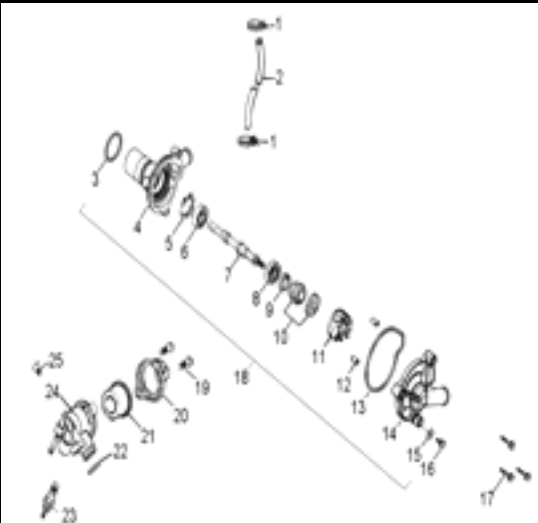

D-12: WATER PUMP