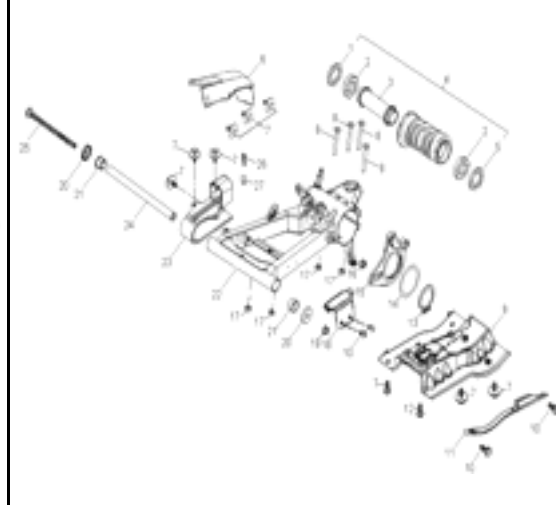

D-18: REAR SWIM ARM ASSEMBLY