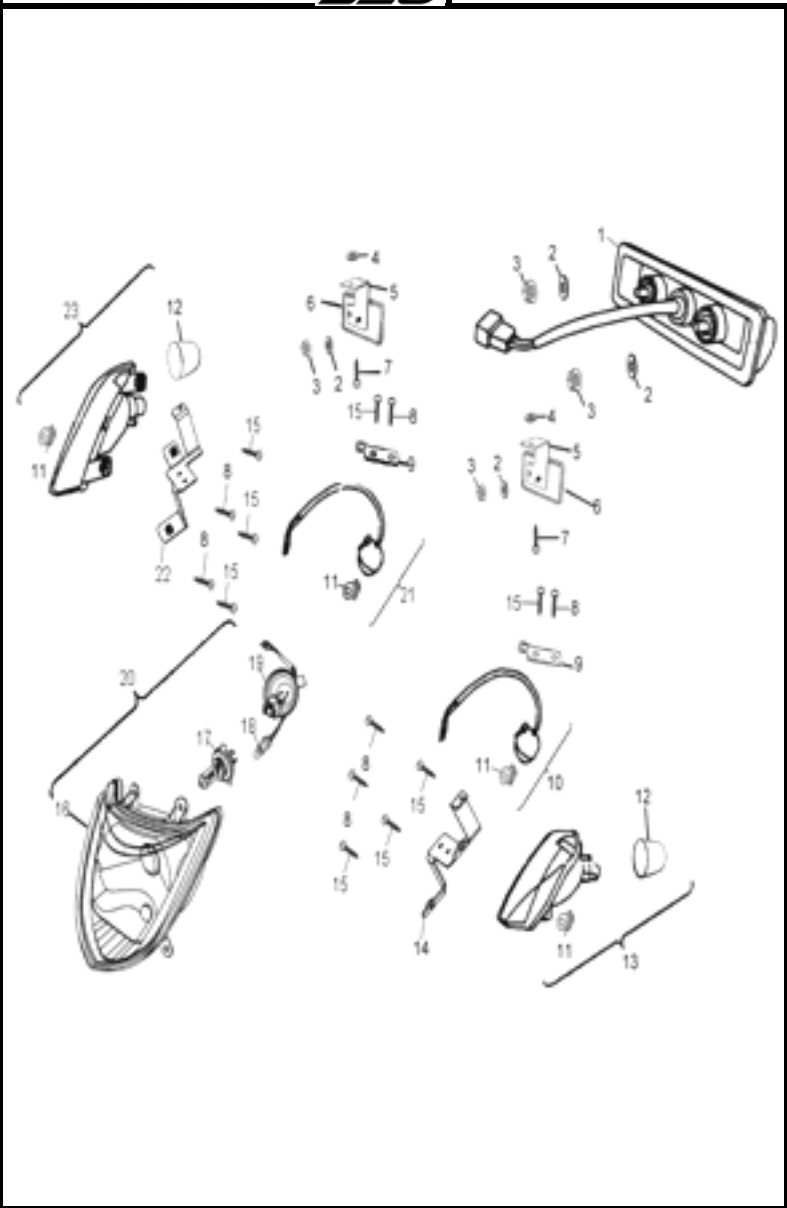

D-31: LIGHTS

Item	Description	Part Number	Q.ty	Note
1	Asm., Taillight	33700202-000	1	
2	Washer	94101-0519010-00K	4	5.1x19x1
3	Nut	94050-05000-00C	4	M5x0.8
4	Washer	94101-0412010-00K	2	4x12x1
5	Bracket, Reflector	33408202-000	2	
6	Reflector	33741131-00A	2	
7	Screw, Tapping	93906-1040168-00K	2	
8	Bolt	93100-050128-00K	6	M5x12x0.8
9	Bracket, Signal, Re	33406201-000	2	
10	Asm., Signal, Rear,	33850202-000	1	Inc. 11
11	Housing, Headlight	33110205-000	1	
12	Boot	51200203-000	2	
13	Asm., Signal, Front	33450208-000	1	Inc. 11 & 12
14	Bracket, Signal, LH	33416204-000	1	
15	Screw, Tapping	93906-1040128-00K	8	
16	Bulb, Signal	33905202-000	4	10W
17	Bulb, Headlight	34901205-000	1	35W
18	Bulb, Parking	34909180-000	1	5W
19	Socket, Headlight	33111204-000	1	
20	Asm., Headlight	33100209-000	1	Inc. 16-19
21	Asm., Signal, Rear,	33800202-000	1	Inc. 11
22	Bracket, Signal, RH	33415204-000	1	
23	Asm., Signal, Front	33400208-000	1	Inc. 11 & 12