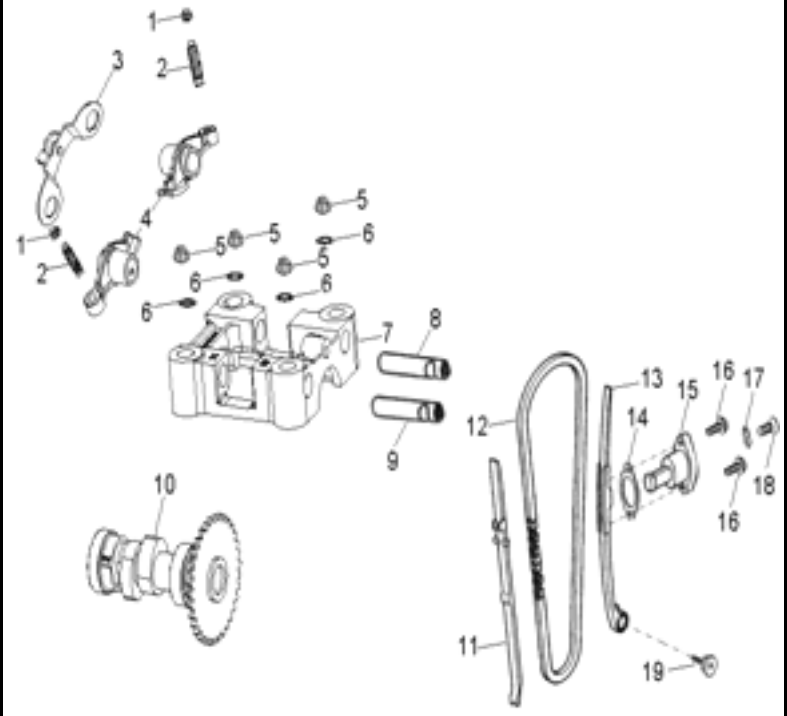

**D-5: LEFT CRANKCASE COVER**

Item	Description	Part Number	Q.ty	Note
1	Bearing, Ball	96100-6004-LLUC3	1	6004UC3/542
2	Pin, Dowel	94301-08140	2	
3	Derby Cover	1135550A-000	1	
4	Gasket	1135950A-001	1	
5	Cover, Clutch	1134150A-000	1	
6	Bolt	96000-060408-08C	10	M6x40x1
7	Bearing, Ball	96100-69050-LLU00	1	
8	Bolt	96000-060258-08C	2	M6x25x1
9	Bolt	96000-060168-08C	1	M6x6x1
10	Bolt	96000-050128-00K	2	M5x12x0.8
11	Tablet, Logo	1134750A-000	1	
12	Bushing, Sheave	2210650A-000	1	
13	Ratchet, Recoil	2210750A-000	1	
14	Recoil, Starter	1135050A-000	1	
15	Bolt	96000-060168-10K	4	M6x6x1

**D-7: VALVE CAM**

Item	Description	Part Number	Q.ty	Note
1	Nut, Tappet Adj.	90206-05000-00A	2	
2	Screw, Tappet Adj.	90012-06015	2	
3	Asm., Decomp. Re	1445650A-000	1	
4	Arm, Valve, Rocke	1443150A-000	2	
5	Nut	94050-08000-00C	4	M8x1.25
6	Washer	94101-0818023-00U	4	8x18x2.3
7	Bracket, Cam Shaf	1221150A-000	1	
8	Shaft, Rocker Arm	1445250A-000	1	
9	Shaft, Rocker Arm	1445350A-000	1	
10	Asm., Cam Shaft	1440050B-000	1	
11	Guide, Cam Chain,	1450055L-000	1	
12	Chain, Cam	1440155S-000	1	
13	Guide, Cam Chain,	1455050A-000	1	
14	Gasket, Tensioner	14523119-001	1	
15	Tensioner	14521119-000	1	
16	Bolt	96000-060228-14C	2	M6x22x1
17	O-Ring	93210-00915	1	9.5x1.5
18	Screw	93000-060068-00K	1	M6x6x1
19	Pivot, Guide	1453550A-000	1	