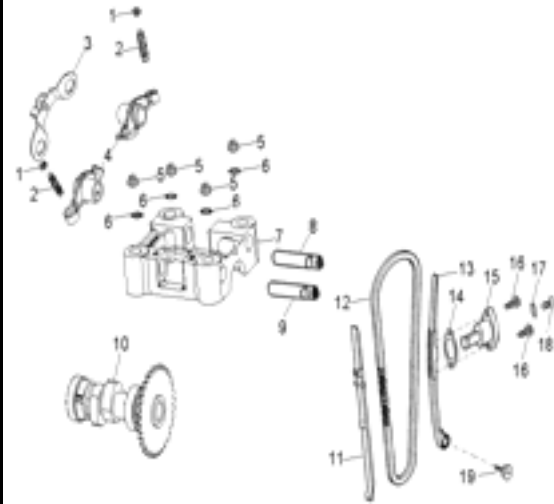

D-7: VALVE CAM