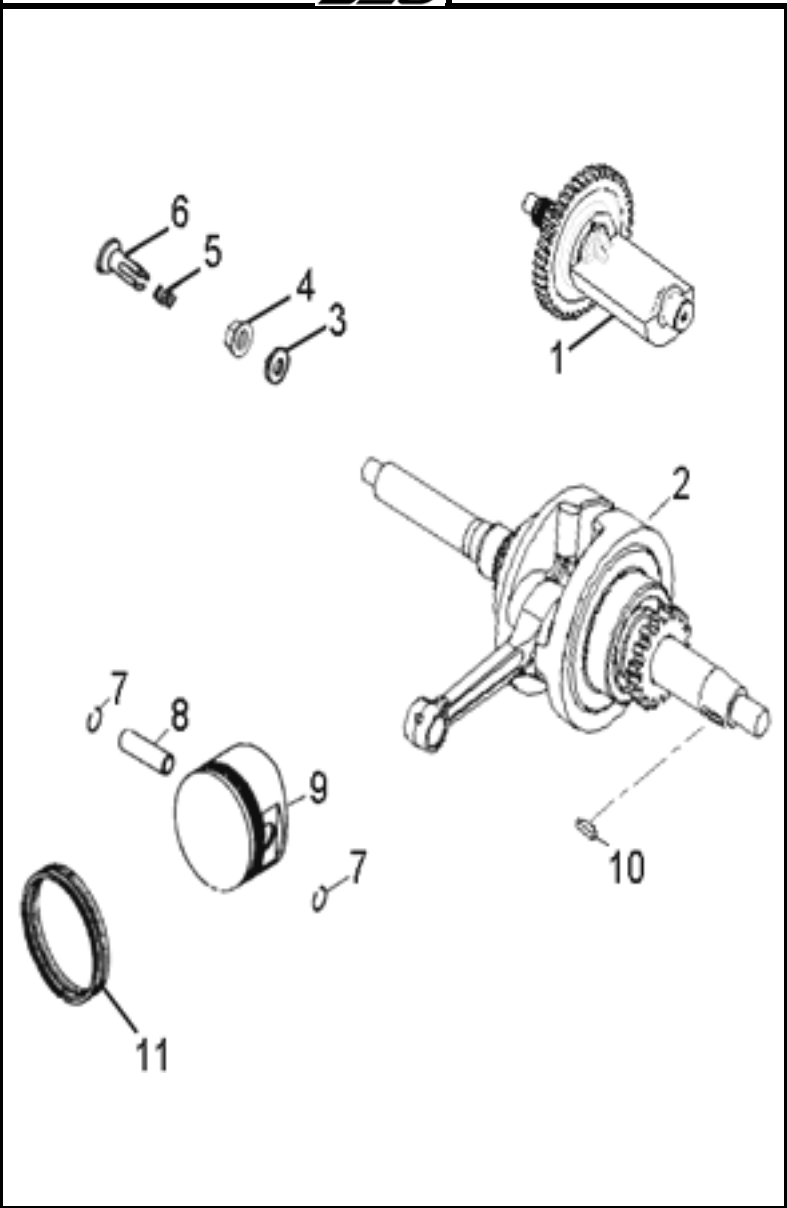

**D-31: LIGHTS**

39

**D-32: ELECTRICAL PARTS**

40

**D-33: DECAL**

41

**D-1: CYLINDER HEAD**

Item	Description	Part Number	Q.ty	Note
1	Bolt	96000-060258-08C	4	M6x25x1
2	Cover, Cylinder He	1230950A-000	1	
3	Gasket	1230350A-000	1	
4	Breather, Lower	1230250A-000	1	
5	Screw	93903-1040088-00K	4	M4x8
6	Gasket , Head Cov	1239150A-000	1	
7	Retainer, Valve, Sp	14771119-000	2	
8	Spring, Valve, Oute	1475150A-000	2	
9	Spring, Valve, Inne	1476150A-000	2	
10	Clip, Retainer	14781119-000	4	
11	Seal, Valve	12209119-000	2	
12	Seat, Valve, Spring	14775119-000	2	
13	Pin, Dowel	94301-10140	6	10x14
14	Bolt	96000-061108-08C	2	M6x10x1x1
15	Washer	94101-0613010-00C	2	6.1x13x1
16	Stud	91001-060328-00C	2	M6x32x1
17	Nut	94050-06000-00C	4	M6x1
18	O-Ring	93210-034x31	1	34x3
19	Asm., Manifold, Int	1710055L-000	1	Inc. 18
20	Stud	91001-060288-00C	2	M6x28x1
21	Valve, Exhaust	1472150A-000	1	
22	Valve, Intake	1471150A-000	1	
23	Stud	91001-080328-00C	2	M8x32x1.25
24	Head, Cylinder	1220150A-000	1	
25	Plug, Spark	9807650A-000	1	DPR7EA-9
26	Gasket Set	1225050A-000	1	
27	Cylinder	1210055S-000	1	
28	Gasket, Cylinder	1219150A-001	1	

**D-2: PISTON , CRANKSHAFT**

Item	Description	Part Number	Q.ty	Note
1	Shaft, Balancer	1342055S-000	1	
2	Asm., Crankshaft	1300055S-000	1	
3	Washer	94101-1426020-00C	1	14.2x26x2
4	Nut	94001-14000-00C	1	M14x1.5
5	Spring, Oil	1544739A-000	1	
6	Tube, Oil, Crankshaft	1544139A-000	1	
7	Clip, Piston Pin	1311550A-000	2	
8	Pin, Piston	1311150A-000	1	
9	Piston	1310050A-000	1	
10	Key, Woodruff	90471-25404	1	
11	Ring Set, Piston	1301150A-000	1	