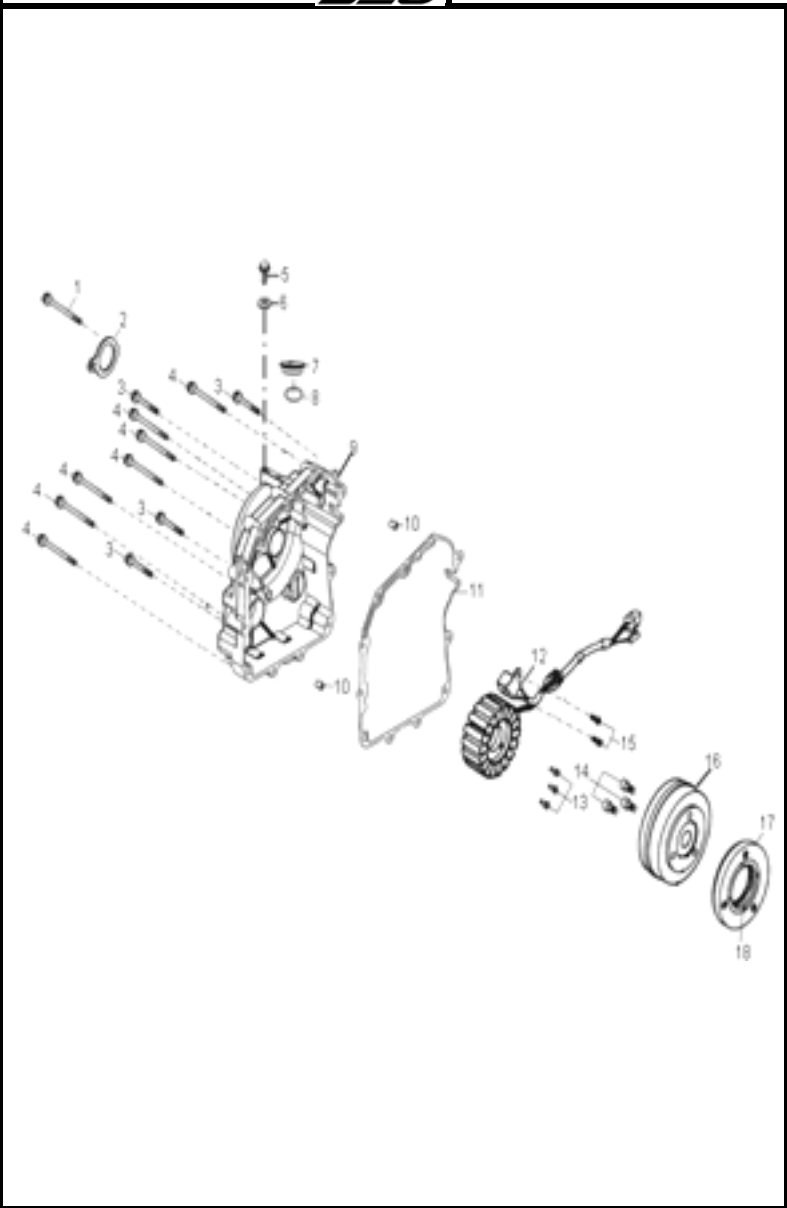

D-6: RIGHT CRANKCASE COVER

Item	Description	Part Number	Q.ty	Note
1	Bolt	96000-060128-08C	1	M6x12x1
2	Retainer, Sight Glas	1133350S-000	1	
3	Bolt	96000-060458-08C	4	M6x45x1
4	Bolt	96000-061358-08C	7	M6x35x1
5	Bolt	96000-060108-00K	1	M6x10x1
6	Washer	94101-0612010-00U	1	6.5x12x1
7	Cap(Nickel Silver)	96600-30075000000	1	
8	O-Ring	93210-02724	1	27.4x2.4
9	Cover, Crankcase,	1133050A-000	1	
10	Pin, Dowel	94301-10140	2	10x14
11	Gasket, Crankcase	1139350A-001	1	
12	Stator	31120207-000	1	
13	Screw	91300-050258-00C	3	M5x25x0.8 + washe
14	Bolt	91005-080188-00C	3	M8x18x1.25
15	Bolt	92000-050128-00C	2	M5x12x0.8
16	Fly wheel	31110209-000	1	
17	Outer, One Way	28121203-000	1	
18	Asm., Rollor, One	2813050B-000	1