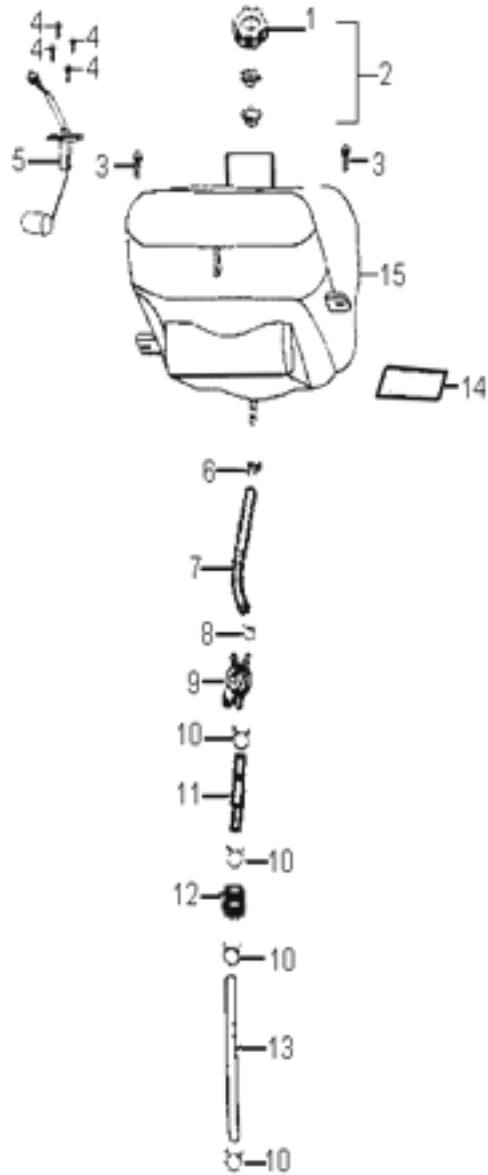

D-22: FUEL TANK

Item	Description	Part Number	Q.ty	Note
1	Cap, Fuel	17623203-000	1	
2	Asm., Cap, Fuel Ta	17620202-000	1	Inc. 1
3	Bolt	92005-060168-00K	2	M6x6x1 + washer
4	Bolt	93100-050168-00K	4	M5x16x0.8
5	Sensor, Fuel	37800202-000	1	
6	Clamp	94510-12000	1	
7	fuel hose	94401-05009-205	1	
8	Clamp	94510-08000	1	
9	Valve, Fuel	17950111-000	1	
10	Clamp	94510-08000	4	
11	fuel hose	94401-05009-146	1	
12	Filter, Fuel	17952111-000	1	
13	fuel hose	94401-05009-205	1	
14	Decal, Insulation	87011201-000	1	
15	Asm., Tank, Fuel	17500206-000	1