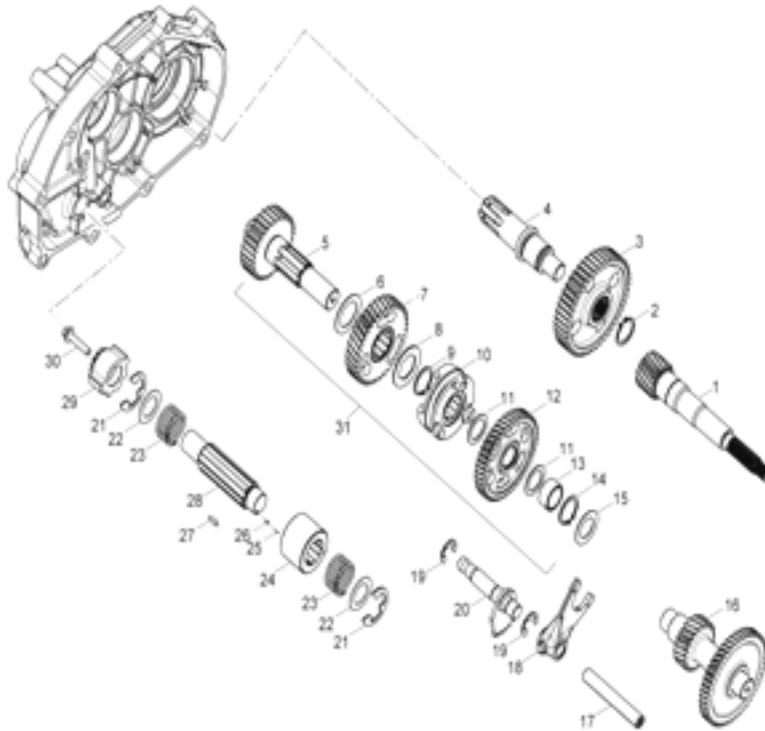

D-11: TRANSMISSION

Item	Description	Part Number	Q.ty	Note
1	Shaft, Drive	2341150S-000	1	
2	Clip, Cir	94511-2400S	1	
3	Gear	234x3255C-000	1	
4	Shaft	234x3155C-000	1	
5	Shaft, Transmissio	2344150A-000	1	
6	Washer	94101-2538010-000	1	25x38x1
7	Gear Set, Reverse	2346050A-000	1	
8	Washer, Spline	234x3550A-000	1	
9	Clip, Cir	94511-2500S	1	25mm
10	Ratchet, Shift	2243050A-001	1	
11	Washer	94101-2027010-000	2	20x27x1
12	Asm., Gear, Spur	2345050A-001	1	
13	Collar, Shaft	2344250A-000	1	
14	Clip, Cir	94511-2000S	1	
15	Washer	94101-2033010-000	1	20x33x1
16	Asm., Shaft, Count	2342050A-000	1	
17	Shaft, Gear Shift	2424150S-000	1	
18	Fork, Shift	2423150A-000	1	
19	E-Clip	94513-1200E	2	
20	Spindle	2461150S-000	1	
21	E-Clip	94513-1900E	2	
22	Washer	94101-2032005-000	2	20x32x0.5
23	Recoil, Shift	2430350S-001	2	
24	Drum, Gear Shifter	2430150S-000	1	
25	Roller, Drum Sensc	2425239A-000	1	
26	Spring, Drum Sensc	2425339A-000	1	
27	Key, Woodruff	90472-40420	1	
28	Shaft, Shift Drum	2430850S-000	1	
29	Gear, Drum Shift	2431050S-000	1	
30	Bolt	96000-060288-10C	1	M6x28x1
31	Asm., Transmissior	2344050A-000	1	Inc. 5~15