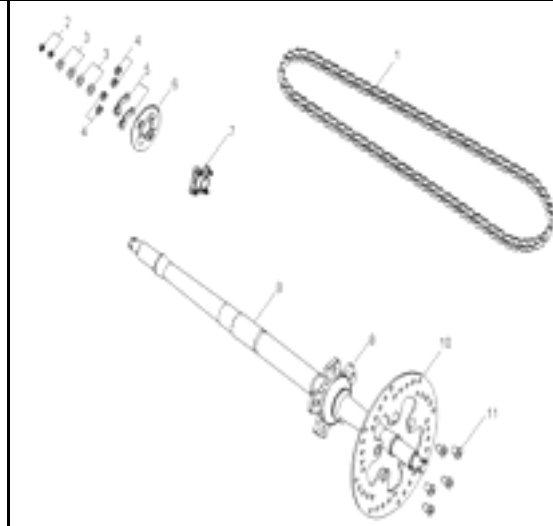

**D-23: SUSPENSION**

31

**D-24: FRONT WHEEL**

32

**D-25: REAR WHEEL**

33

**D-26: FRONT BRAKE**

34

**D-27: REAR BRAKE**

35

**D-28: HANDLEBAR**

36

**D-29: REAR WHEEL AXLE**

37

**D-30: STEERING**

38

**D-31: LIGHTS**

39

**D-32: ELECTRICAL PARTS**

40

**D-33: DECAL**

41

**D-1: CYLINDER HEAD**

Item	Description	Part Number	Q.ty	Note
1	Bolt	96000-060258-08C	4	M6x25x1
2	Cover, Cylinder He	1230950A-000	1	
3	Gasket	1230350A-000	1	
4	Breather, Lower	1230250A-000	1	
5	Screw	93903-1040088-00K	4	M4x8
6	Gasket , Head Cov	1239150A-000	1	
7	Retainer, Valve, Sp	14771119-000	2	
8	Spring, Valve, Oute	1475150A-000	2	
9	Spring, Valve, Inne	1476150A-000	2	
10	Clip, Retainer	14781119-000	4	
11	Seal, Valve	12209119-000	2	
12	Seat, Valve, Spring	14775119-000	2	
13	Pin, Dowel	94301-10140	6	10x14
14	Bolt	96000-061108-08C	2	M6x10x1x1
15	Washer	94101-0613010-00C	2	6.1x13x1
16	Stud	91001-060328-00C	2	M6x32x1
17	Nut	94050-06000-00C	4	M6x1
18	O-Ring	93210-034x31	1	34x3
19	Asm., Manifold, Int	1710055L-000	1	Inc. 18
20	Stud	91001-060288-00C	2	M6x28x1
21	Valve, Exhaust	1472150A-000	1	
22	Valve, Intake	1471150A-000	1	
23	Stud	91001-080328-00C	2	M8x32x1.25
24	Head, Cylinder	1220150A-000	1	
25	Plug, Spark	9807650A-000	1	DPR7EA-9
26	Gasket Set	1225050A-000	1	
27	Cylinder	1210055S-000	1	
28	Gasket, Cylinder	1219150A-001	1	

**D-2: PISTON , CRANKSHAFT**

Item	Description	Part Number	Q.ty	Note
1	Shaft, Balancer	1342055S-000	1	
2	Asm., Crankshaft	1300055S-000	1	
3	Washer	94101-1426020-00C	1	14.2x26x2
4	Nut	94001-14000-00C	1	M14x1.5
5	Spring, Oil	1544739A-000	1	
6	Tube, Oil, Crankshaft	1544139A-000	1	
7	Clip, Piston Pin	1311550A-000	2	
8	Pin, Piston	1311150A-000	1	
9	Piston	1310050A-000	1	
10	Key, Woodruff	90471-25404	1	
11	Ring Set, Piston	1301150A-000	1	