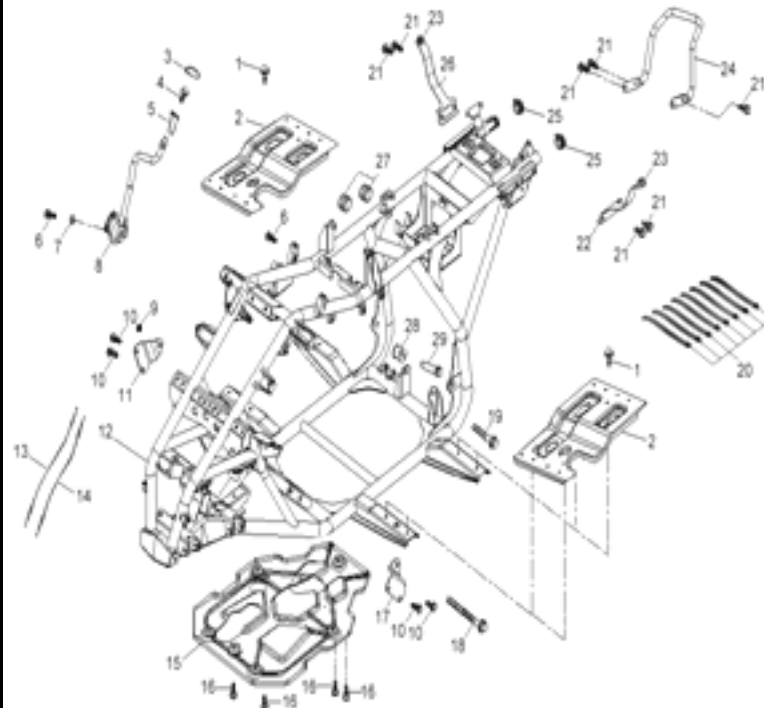

**D-10: OIL PUMP & STARTING MOTOR**

Item	Description	Part Number	Q.ty	Note
1	Gear, Starter	2842350A-000	1	
2	Shaft, Starter Moto	2842450A-000	1	
3	Asm., Gear Starter	2842250A-000	1	Inc. 1-2
4	Gear, Starter	2822050B-000	1	
5	Bolt	96000-060308-08C	2	M6x30x1
6	Asm., Oil Pump	1500050A-000	1	
7	Sprocket, Oil Pump	1515050A-000	1	
8	Clip, Cir	94511-1000S	1	
9	Chain, Oil Pump	1514150A-000	1	
10	Cover, Oil Pump	1571150A-000	1	
11	Bolt	96000-060128-08C	2	M6x12x1
12	Motor, Starter	3120050A-001	1	Inc. 13
13	O-Ring	93210-02431	1	24.4x3.1
14	Bolt	96000-060208-08C	2	M6x20x1

**D-17: FRAME BODY**

Item	Description	Part Number	Q.ty	Note
1	Bolt	96000-060128-0KL	2	M6x12x1
2	Bracket, Footwell, R	5110555E-000	2	
3	Cover	21327201-000	1	
4	Bolt	96000-060128-10K	2	M6x12x1
5	Knob, Trans. Lever	21328201-000	1	
6	Bolt	96000-080128-00K	2	M8x12x1.25
7	Washer	94101-0822020-00C	1	8x22x2
8	Lever, Shift	21319222-000	1	
9	Nut	90355-10000-0UB	1	M10x1.25
10	Bolt	96000-080168-0KL	4	M8x16x1.25
11	Mounting, Engine, R	50908201-000	1	
12	Asm., Frame	50100283-067	1	
13	Cable, Shift	21335202-000	1	
14	Cable, Shift	21335203-000	1	
15	Shield, Chassis	50106203-000	1	
16	Bolt	92005-060168-00K	4	M6x6x1 + washer
17	Mounting, Engine, L	50902201-000	1	
18	Bolt	96000-102008-00B	1	M10x200x1.25
19	Bolt	96000-101308-00B	1	M10x130x1.25
20	Strap	89569131-000	8	
21	Bolt	92001-080168-00K	7	M8x16x1.25
22	Bracket, LH	50142201-000	1	
23	Rubber	50816153-000	2	
24	Sissy Bar	50105210-385	1	
25	Cap, Rubber	19611202-000	2	
26	Bracket, LH	50141201-000	1	
27	Grommet, Seat	7722539A-000	2	
28	Chain Guider	40525204-000	1	
29	Bolt	90108-120398-00K	1	M12x39x1.25