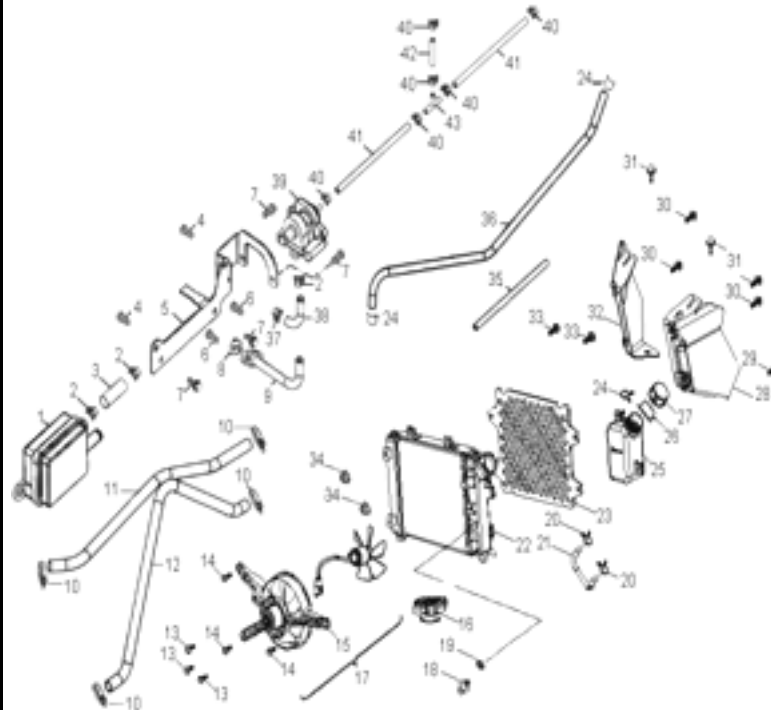

D-14: RADIATOR

Item	Description	Part Number	Q.ty	Note
1	Asm., Filter, Daul- I	18995202-000	1	
2	Clip	94510-15000	3	
3	Hose, Rubber	96420-01016-052	1	
4	Bolt	96000-060128-0KL	2	M6x12x1
5	Bracket, Dual- Intak	1899850A-000	1	
6	Bolt	96000-060168-08C	2	M6x6x1
7	Bolt	96000-060148-00K	4	M6x14x1
8	Gasket, Hose	1864639E-000	1	
9	Tube, Dual- Intake	18640205-000	1	
10	Clamp	1922250A-000	4	
11	Hose, Inlet, Radiat	19503202-000	1	
12	Hose, Outlet, Radiat	19501202-000	1	
13	Screw	93003-060168-00K	3	M6x6x1 + washer
14	Screw	93502-040128-00C	3	M4x12x0.6 + washe
15	Shroud, Fan	1901550A-000	1	
16	Cap, Water	1911150A-000	1	
17	Asm., Fan	1900550A-000	1	Inc. 14-15
18	Switch, Thermosatic	1932550A-000	1	
19	O-Ring	93210-01020	1	9.8*1.9 NBR
20	Clamp	94515-12008	2	12x8
21	Hose, Expansion Ta	19506203-000	1	
22	Radiator	1901155C-000	1	
23	Radiator Cover	19115203-000	1	
24	Clip	94510-06500	3	
25	Tank, Expansion	1910150A-000	1	
26	Boot, Duct	1726950A-000	1	
27	Cap, Expansion Tar	1910250A-000	1	
28	Wind Panel, LH	19116201-000	1	
29	Bolt	96007-060278-00K	1	M6x1*27 + washer
30	Bolt	96007-060188-00K	3	M6x18x1 + washer
31	Bolt	96007-060168-00K	3	M6x6x1 + washer
32	Wind Panel, RH	19117201-000	1	
33	Bolt	96007-060228-00K	2	M6x22x1 + washer
34	Nut	94050-06000-00K	2	M6x1
35	Hose	94408-05007-720	1	
36	Hose, Thermosatic	19505204-000	1	
37	Clip	94510-13000	1	
38	Hose	18992201-000	1	
39	Valve, Dual-Intake	1899955E-000	1	
40	Clip	94510-06500	6