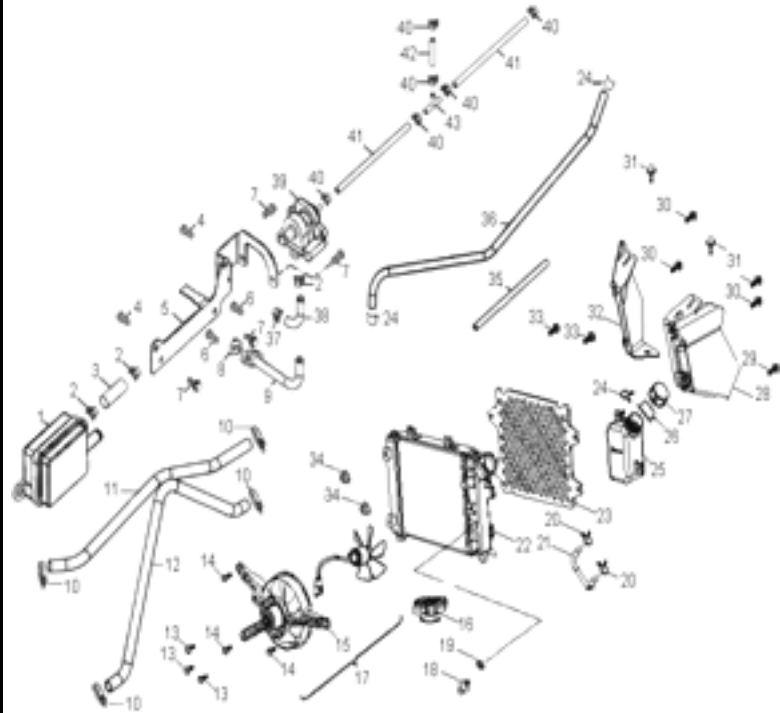

D-14: RADIATOR

Item	Description	Part Number	Q.ty	Note
41	Hose	94407-04007-075	2	
42	Hose	94407-04007-300	1	
43	T-Joint	16126201-000	1