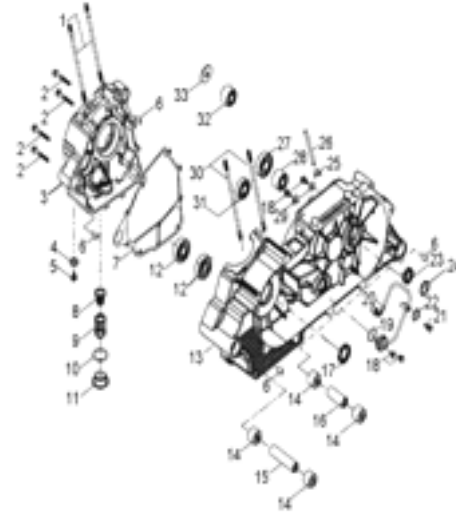

# COBRA

HI-PERF 320

Framebody Number : RF3AT56007T0000'

**A** **AEON**  
ATVSPECIALIST

**D-1: CYLINDER HEAD**

7

**D-2: PISTON , CRANKSHAFT**

8

**D-3: CRANKCASE**

9

**D-4: REAR DRIVE ASSEMBLY**

10

**D-5: LEFT CRANKCASE COVER**

11

**D-6: RIGHT CRANKCASE COVER**

12

**D-5: LEFT CRANKCASE COVER**

Item	Description	Part Number	Q.ty	Note
1	Bearing, Ball	96100-6004-LLUC3	1	6004UC3/542
2	Pin, Dowel	94301-08140	2	
3	Derby Cover	1135550A-000	1	
4	Gasket	1135950A-001	1	
5	Cover, Clutch	1134150A-000	1	
6	Bolt	96000-060408-08C	10	M6x40x1
7	Bearing, Ball	96100-69050-LLU00	1	
8	Bolt	96000-060258-08C	2	M6x25x1
9	Bolt	96000-060168-08C	1	M6x6x1
10	Bolt	96000-050128-00K	2	M5x12x0.8
11	Tablet, Logo	1134750A-000	1	
12	Bushing, Sheave	2210650A-000	1	
13	Ratchet, Recoil	2210750A-000	1	
14	Recoil, Starter	1135050A-000	1	
15	Bolt	96000-060168-10K	4	M6x6x1

**D-10: OIL PUMP & STARTING MOTOR**

Item	Description	Part Number	Q.ty	Note
1	Gear, Starter	2842350A-000	1	
2	Shaft, Starter Moto	2842450A-000	1	
3	Asm., Gear Starter	2842250A-000	1	Inc. 1-2
4	Gear, Starter	2822050B-000	1	
5	Bolt	96000-060308-08C	2	M6x30x1
6	Asm., Oil Pump	1500050A-000	1	
7	Sprocket, Oil Pump	1515050A-000	1	
8	Clip, Cir	94511-1000S	1	
9	Chain, Oil Pump	1514150A-000	1	
10	Cover, Oil Pump	1571150A-000	1	
11	Bolt	96000-060128-08C	2	M6x12x1
12	Motor, Starter	3120050A-001	1	Inc. 13
13	O-Ring	93210-02431	1	24.4x3.1
14	Bolt	96000-060208-08C	2	M6x20x1