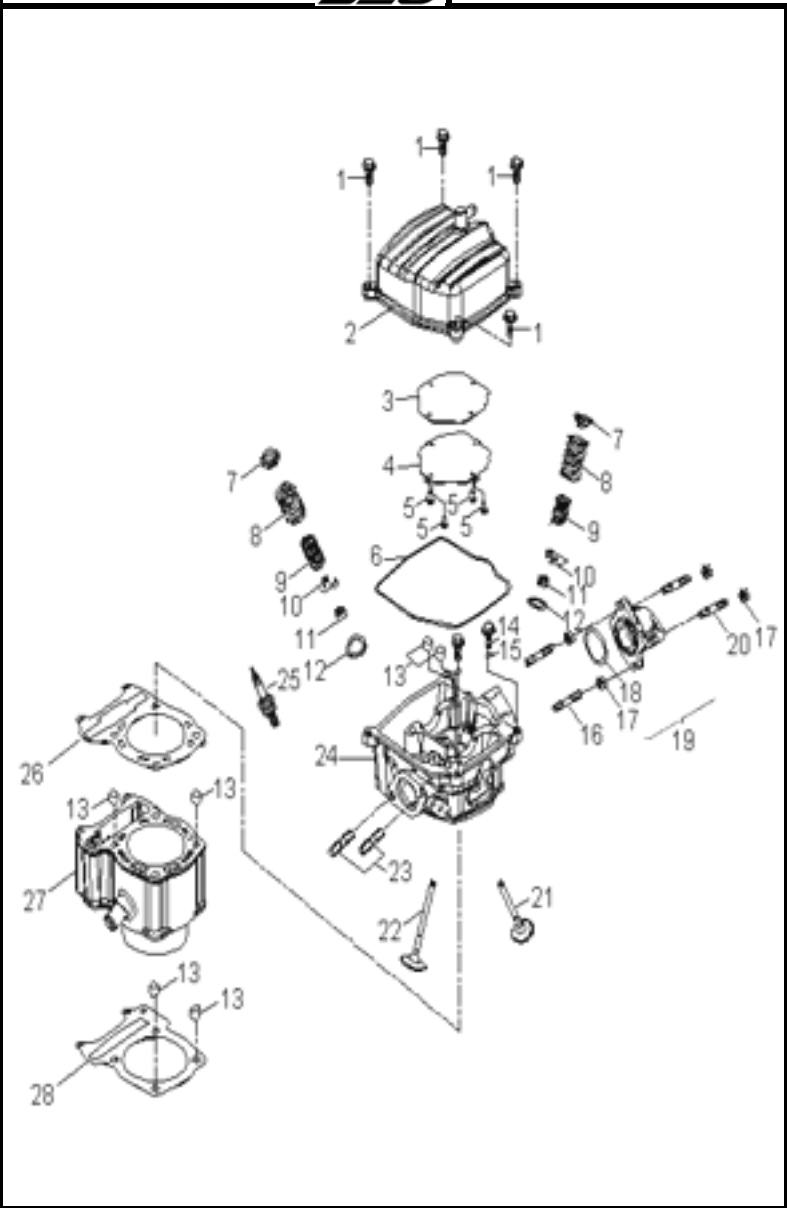

**D-31: LIGHTS**

39

**D-32: ELECTRICAL PARTS**

40

**D-33: DECAL**

41

**D-1: CYLINDER HEAD**

Item	Description	Part Number	Q.ty	Note
1	Bolt	96000-060258-08C	4	M6x25x1
2	Cover, Cylinder He	1230950A-000	1	
3	Gasket	1230350A-000	1	
4	Breather, Lower	1230250A-000	1	
5	Screw	93903-1040088-00K	4	M4x8
6	Gasket , Head Cov	1239150A-000	1	
7	Retainer, Valve, Sp	14771119-000	2	
8	Spring, Valve, Oute	1475150A-000	2	
9	Spring, Valve, Inne	1476150A-000	2	
10	Clip, Retainer	14781119-000	4	
11	Seal, Valve	12209119-000	2	
12	Seat, Valve, Spring	14775119-000	2	
13	Pin, Dowel	94301-10140	6	10x14
14	Bolt	96000-061108-08C	2	M6x10x1x1
15	Washer	94101-0613010-00C	2	6.1x13x1
16	Stud	91001-060328-00C	2	M6x32x1
17	Nut	94050-06000-00C	4	M6x1
18	O-Ring	93210-034x31	1	34x3
19	Asm., Manifold, Int	1710055L-000	1	Inc. 18
20	Stud	91001-060288-00C	2	M6x28x1
21	Valve, Exhaust	1472150A-000	1	
22	Valve, Intake	1471150A-000	1	
23	Stud	91001-080328-00C	2	M8x32x1.25
24	Head, Cylinder	1220150A-000	1	
25	Plug, Spark	9807650A-000	1	DPR7EA-9
26	Gasket Set	1225050A-000	1	
27	Cylinder	1210055S-000	1	
28	Gasket, Cylinder	1219150A-001	1	

**D-2: PISTON , CRANKSHAFT**

Item	Description	Part Number	Q.ty	Note
1	Shaft, Balancer	1342055S-000	1	
2	Asm., Crankshaft	1300055S-000	1	
3	Washer	94101-1426020-00C	1	14.2x26x2
4	Nut	94001-14000-00C	1	M14x1.5
5	Spring, Oil	1544739A-000	1	
6	Tube, Oil, Crankshaft	1544139A-000	1	
7	Clip, Piston Pin	1311550A-000	2	
8	Pin, Piston	1311150A-000	1	
9	Piston	1310050A-000	1	
10	Key, Woodruff	90471-25404	1	
11	Ring Set, Piston	1301150A-000	1	