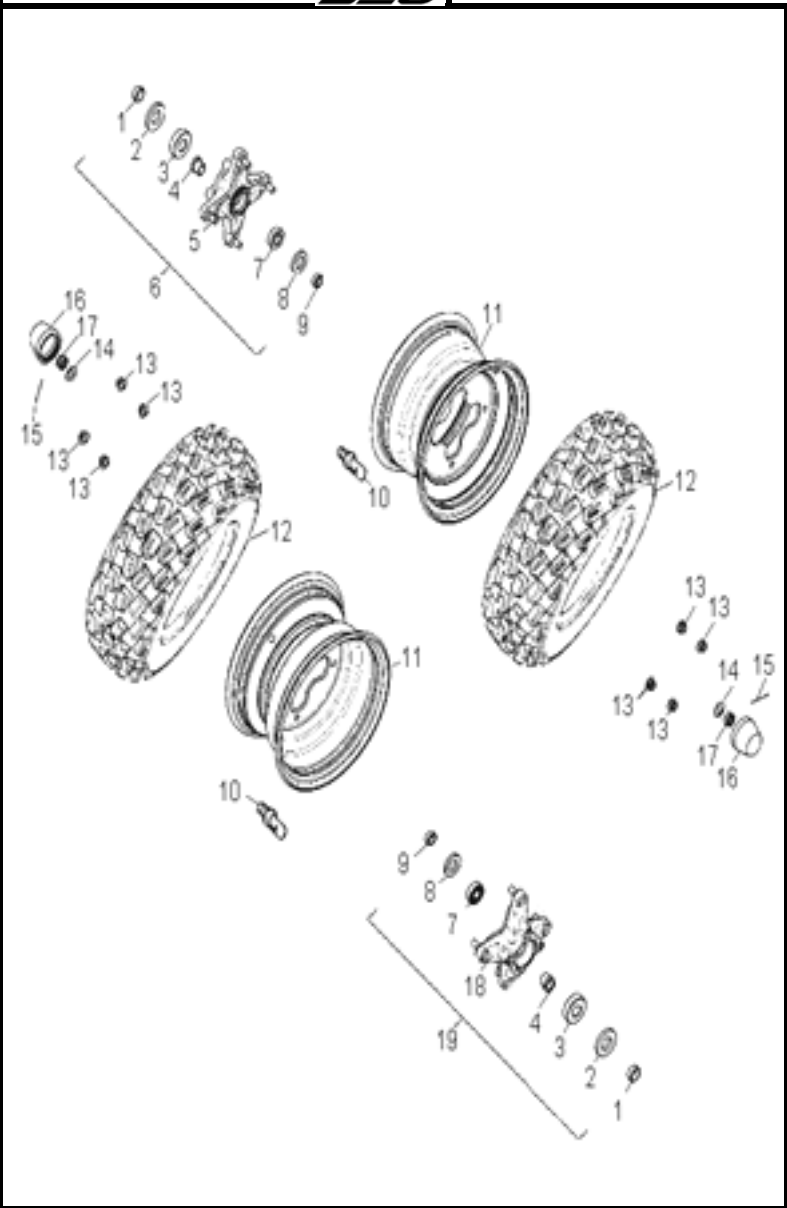

**D-21: CAB & SEAT**

Item	Description	Part Number	Q.ty	Note
39	Rubber, Seat	77220180-000	2	
40	Veneer, RH	18319201-000	1	
41	O-Ring	93213-04740	1	47x4

**D-22: FUEL TANK**

Item	Description	Part Number	Q.ty	Note
1	Cap, Fuel	17623203-000	1	
2	Asm., Cap, Fuel Ta	17620202-000	1	Inc. 1
3	Bolt	92005-060168-00K	2	M6x6x1 + washer
4	Bolt	93100-050168-00K	4	M5x16x0.8
5	Sensor, Fuel	37800202-000	1	
6	Clamp	94510-12000	1	
7	fuel hose	94401-05009-205	1	
8	Clamp	94510-08000	1	
9	Valve, Fuel	17950111-000	1	
10	Clamp	94510-08000	4	
11	fuel hose	94401-05009-146	1	
12	Filter, Fuel	17952111-000	1	
13	fuel hose	94401-05009-205	1	
14	Decal, Insulation	87011201-000	1	
15	Asm., Tank, Fuel	17500206-000	1	

**D-23: SUSPENSION**

Item	Description	Part Number	Q.ty	Note
1	Bolt	96000-100508-0KL	5	M10x50x1.25
2	Bolt	96000-100608-0KL	1	M10x60x1.25
3	Asm., Suspension,	52400229-038	1	
4	Nut	94050-10000-00C	5	M10x1.25
5	Asm., Suspension,	51100222-038	2	

**D-24: FRONT WHEEL**

Item	Description	Part Number	Q.ty	Note
1	Spacer	4431139A-000	2	
2	Seal, Oil	96500-25470700000	2	25x47x0.7
3	Bearing, Ball	96100-62040-Z0000	2	
4	Spacer	4431539A-000	2	
5	Stud	42712201-000	8	
6	Asm., Hub, RH	42721201-000	1	Inc. 1~5 & 7~9
7	Bearing, Ball	96100-62020-Z0000	2	
8	Seal, Oil	96500-223806A727	2	22x38x6
9	Spacer	4431239A-000	2	
10	Valve, Rim	42616131-000	2	
11	Rim	4270155E-385	2	
12	Tire	42711231-000	2	21x7-10 DI2017
13	Nut	90355-10000-0UB	8	M10x1.25
14	Washer	94121-1426016-000	2	14x26x1.6
15	Pin, Cotter	94201-32320	2	
16	Cap, Hub	4273039A-000	2	
17	Nut, Insert Lock	90353-14015-00C	2	
18	Hub, Wheel, Front	42010204-000	1	
19	Asm., Hub, LH	42710201-000	1	Inc. 1~4 & 7~9 & 18

**D-25: REAR WHEEL**

Item	Description	Part Number	Q.ty	Note
1	Nut	90355-10000-0UB	8	M10x1.25
2	Rim, Rear	4280139A-385	2	
3	Hub, Wheel, RH	4202039A-000	2	
4	Valve, Rim	42616131-000	2	
5	Tire	42811231-000	2	20x10-9 DI2016
6	Washer	94121-1835200-000	2	18x35x2
7	Pin, Cotter	94201-32320	2	
8	Cap, Hub	4273039A-000	2	
9	Nut	90352-18000-00C	2	