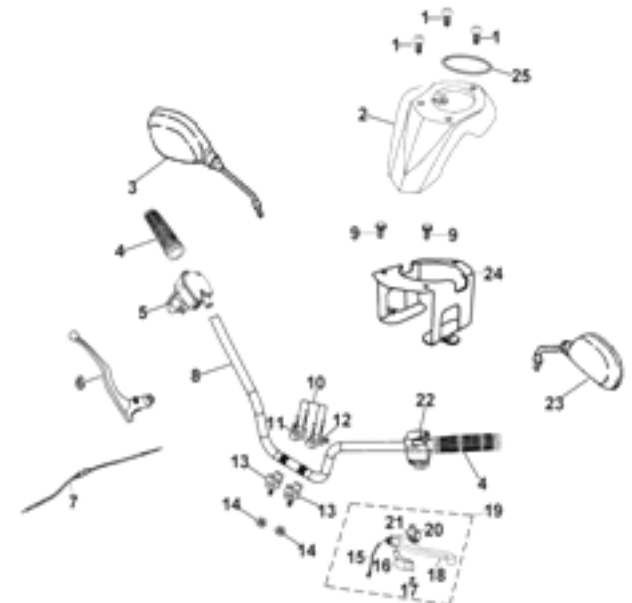

D-24: HANDLEBAR