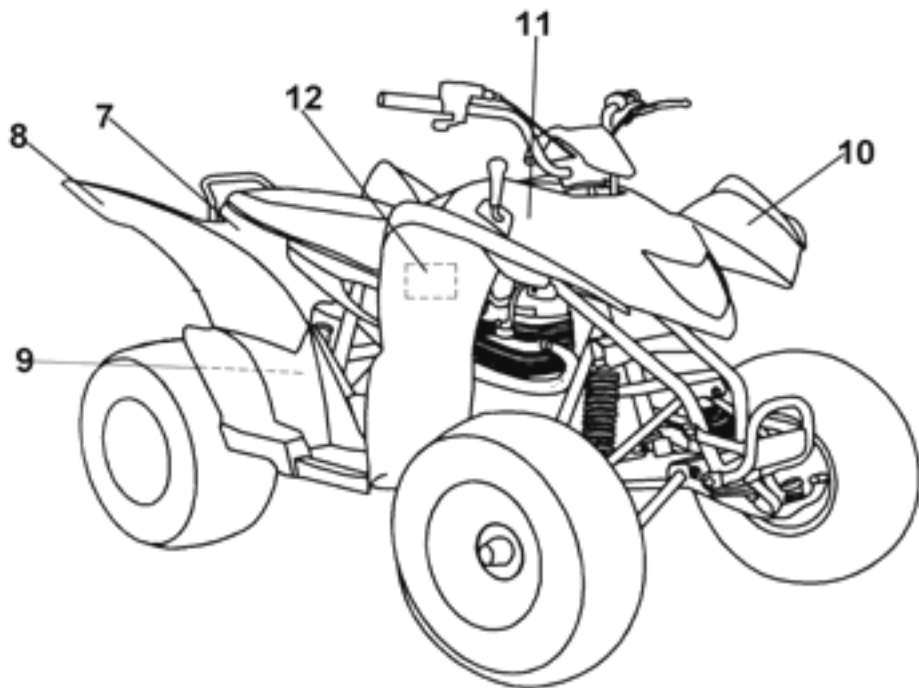

D-29: LIGHTS

ITEM	DESCRIPTION	P/N	Q'TY
1	Decal, Rear Fender, LH	87748233-B38	1
1	Decal, Rear Fender, LH	87748233-507	1
2	Decal, General Waring	87852159-000	1
3	Decal, Tank, LH	87721231-B38	1
3	Decal, Tank, LH	87721231-507	1
4	Decal, Aeon Logo	87711111-B38	1
5	Decal, Front Fender, RH	87722233-B38	1
5	Decal, Front Fender, RH	87722233-507	1
6	Decal, Fragile, Frame	87871204-000	1
7	Decal, Waring, (Y-16)	87851173-000	1
8	Decal, Rear Fender, RH	87747233-B38	1
8	Decal, Rear Fender, RH	87747233-507	1
9	Decal, Waring, Chain	87858156-000	1
10	Decal, Front Fender, LH	87723233-B38	1
10	Decal, Front Fender, LH	87723233-507	1
11	Decal, Tank, RH	87720231-B38	1
11	Decal, Tank, RH	87720231-507	1
12	Decal , Waring, Reverse	87854202-000	1