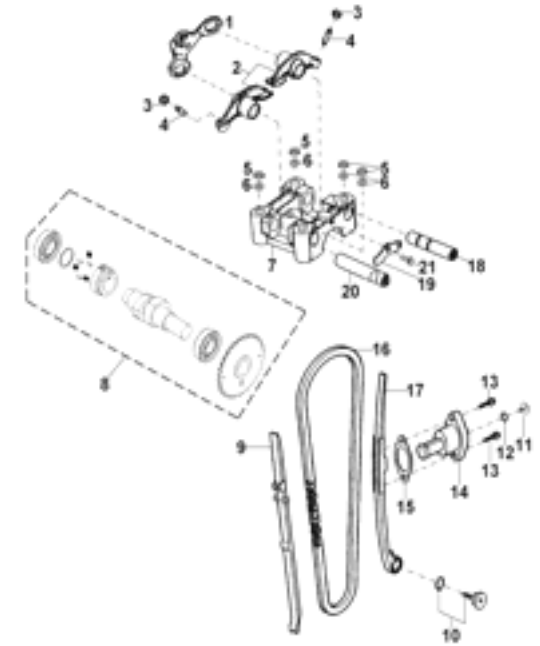

# COBRA 220

FOUR STROKE POWER

**D-1: CRANKCASE**

page 6-7

**D-2: CYLINDER HEAD**

page 8-9

**D-3: VALVE CAM**

page 10

13

**D-7: OIL PUMP, STARTING MOTOR**

ITEM	DESCRIPTION	P/N	Q'TY
1	Bolt	96000-060128-08C	2
2	Cover, Oil Pump	1571139A-000	1
3	Chain, Oil Pump	1514139A-000	1
4	Nut	94050-06000-00C	1
5	Sprocket, Oil Pump	15150119-000	1
6	Screw	93902-060308-00B	2
7	Asm., Pump, Oil	1510039A-000	1
8	Bolt	96000-060128-08C	2
9	O-Ring	93210-02431	1
10	Motor, Starter	31200203-000	1
11	Asm., Gear Starter	2842239A-000	1
12	Gear, Starter	2822039A-000	1

A horizontal line with a tick mark at the 27th position. The number 27 is written below the tick mark.

27

**D-20: FRONT WHEEL**

ITEM	DESCRIPTION	P/N	Q'TY
1	Spacer	4431139A-000	2
2	Seal, Oil	96500-25470700000	2
3	Bearing, Ball	96100-62040-Z0000	2
4	Spacer	4431539A-000	2
5	Stud	42712201-000	8
6	Hub	42011203-293	1
7	Hub, Wheel, Front	42010204-293	1
8	Bearing, Ball	96100-62020-Z0000	2
9	Seal, Oil	96500-223806A7271	2
10	Spacer	4431239A-000	2
11	Valve, Rim	42616131-000	2
12	Nut	90355-10000-0UB	8
13	Hub	42011201-293	1
14	Hub, Wheel, Front	4201039A-293	1
15	Nut, Insert Lock	90353-14015-00C	2
16	Cap, Hub	4273039A-000	2
17	Pin, Cotter	94201-32320	2
18	Washer	94121-1426016-000	2
19	Tire	4271139E-000	2
20	Rim, Front	4270155E-000	2

28

**D-21: REAR WHEEL**

ITEM	DESCRIPTION	P/N	Q'TY
1	Nut	90355-10000-0UB	8
2	Hub, Wheel, RH	4202039A-293	2
3	Tire	4281139E-000	2
4	Washer	94121-1835200-000	2
5	Pin, Cotter	94201-32320	2
6	Cap, Hub	4273039A-000	2
7	Nut	90352-18000-00C	2
8	Valve, Rim	42616131-000	2
9	Rim, Rear	4280139A-000	2