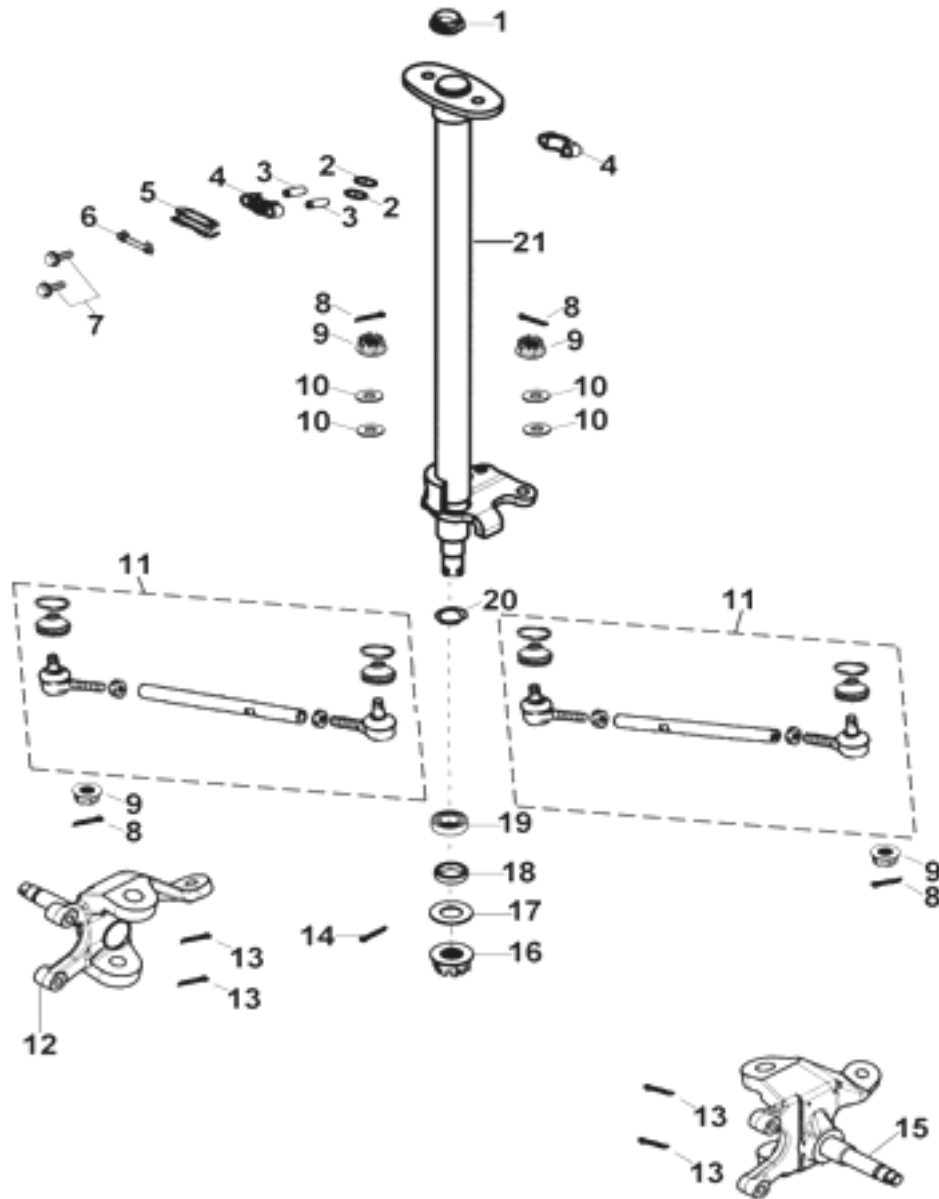

D-26: STEERING

ITEM	DESCRIPTION	P/N	Q'TY
1	Cap, Rubber	19611202-000	1
2	Sleeve, Steering Shaft	51220156-000	2
3	Spacer	51317156-000	2
4	Clamp, steering	53500156-000	2
5	Bracket, Wire Collector	51318156-000	1
6	Washer, Lock	51319156-000	1
7	Bolt	92000-080608-00B	2
8	Pin, Cotter	94201-25190	4
9	Nut	90352-10000-00C	4
10	Washer	94101-1022020-00C	4
11	Asm., Tie Rod	53410210-000	2
12	Asm., Steering Knuckle, RH	51330206-000	1
13	Pin, Cotter	94201-23250	4
14	Pin, Cotter	94201-32320	1
15	Asm., Steering Knuckle, LH	5132539A-000	1
16	Nut	90352-18000-00C	1
17	Washer	94121-1835200-000	1
18	Spacer	44311201-000	1
19	Bearing	96100-60040-U0000	1
20	Clip, Cir	94512-4200R	1
21	Shaft, Steering	51112207-067	1