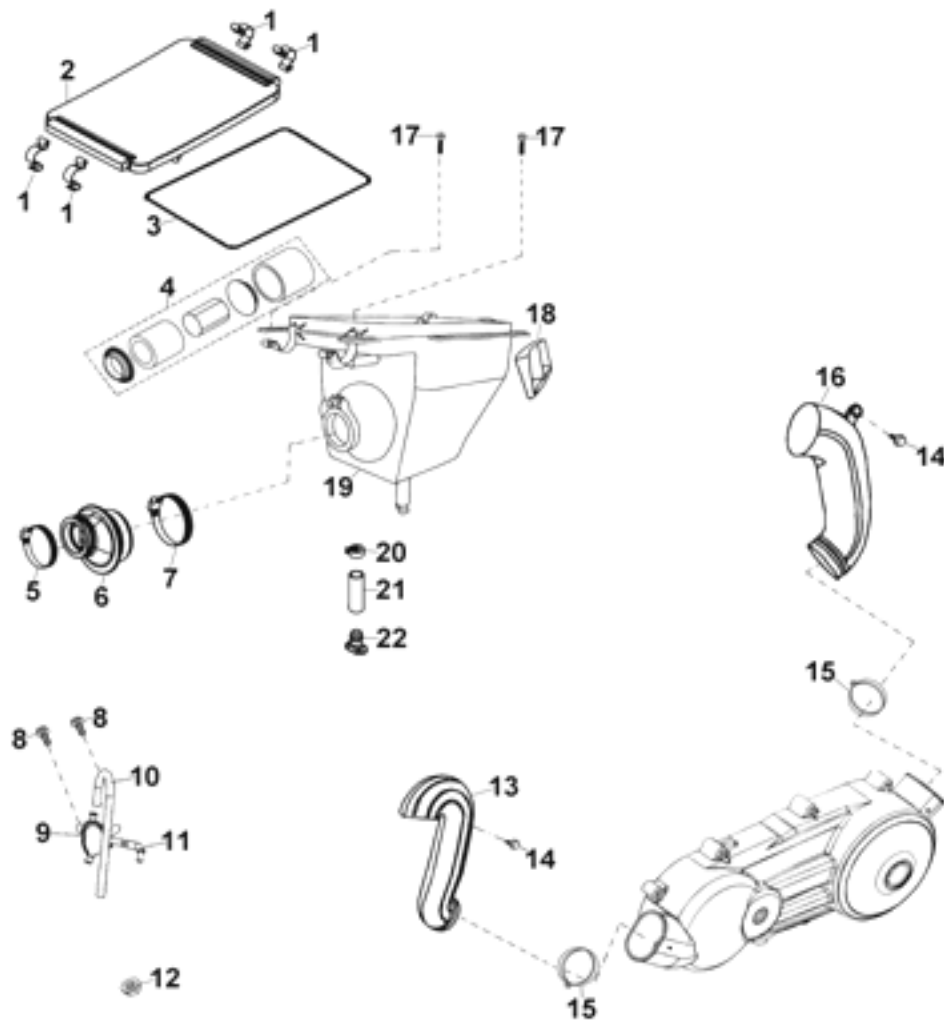

D-10: AIR CLEANER

ITEM	DESCRIPTION	P/N	Q'TY
1	Clip	1720839A-000	4
2	Cover, Air Cleaner	1720739A-000	1
3	Gasket	3371639A-000	1
4	Element, Air Cleaner	17205201-000	1
5	Clamp	89669203-000	1
6	Boot	17253204-000	1
7	Clamp	89669202-000	1
8	Bolt	96000-060168-00K	2
9	Separator, Oil	17385203-000	1
10	Tube, Breather, Outlet	17382201-000	1
11	Tube, Breather, Ventilated	17381205-000	1
12	Nut	94050-06000-00C	1
13	Duct, Inlet	17255204-000	1
14	Bolt	92003-060168-00K	2
15	Clamp	8966939A-000	2
16	Duct, Outlet	17259201-000	1
17	Bolt	92005-060168-00K	2
18	Inlet, Air Box	17257204-000	1
19	Box, Air Cleaner	17206204-000	1
20	Clamp	94515-15010	1
21	Hose, Drain	94404-01613-060	1
22	Plug, Trap	1737039A-000	1