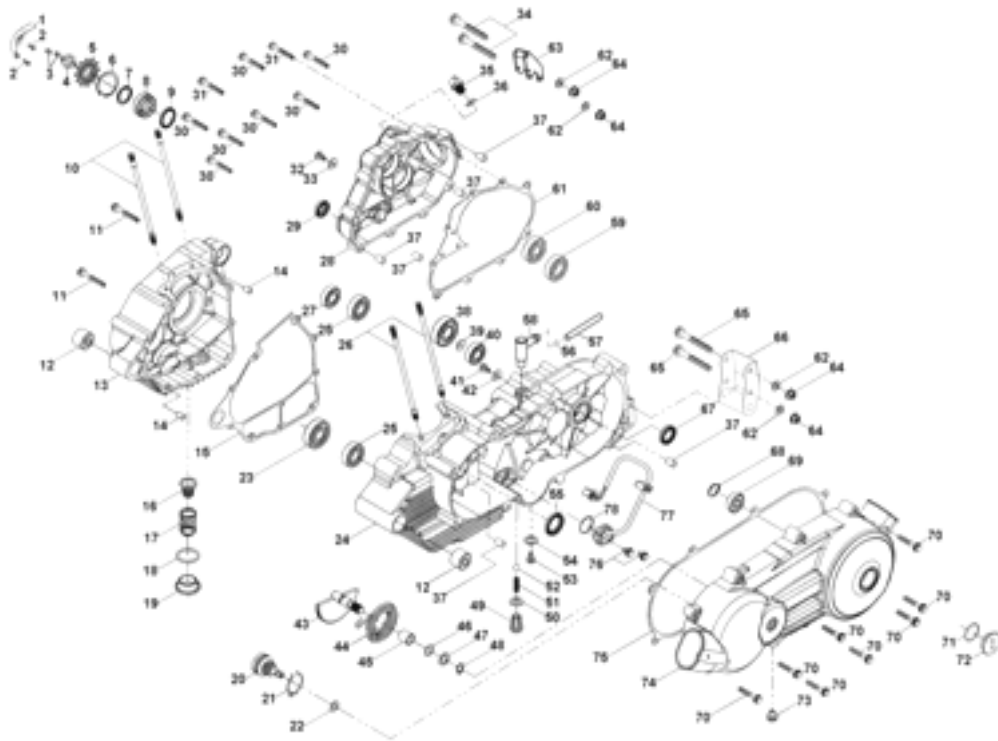

D-1: CRANKCASE

ITEM	DESCRIPTION	P/N	Q'TY
41	Bolt	96000-060128-08C	1
42	Washer	94101-0618015-00K	1
43	Asm., Shaft, Kick Start	2825039A-001	1
44	Recoil, Kick Start	2828139A-000	1
45	Spacer, Kick Start	2825339A-000	1
46	O-Ring	93210-01425	1
47	Washer	94101-1421020-00B	1
48	Clip, Cir	94511-1400S	1
49	Bolt	2430539A-000	1
50	Washer	94101-1422010-00L	1
51	Spring, Detent	2430639A-000	1
52	Ball, Steel	2132239A-000	1
53	Bolt	96000-120158-14C	1
54	Washer	94101-1221320-00L	1
55	Seal, Oil	96500-253807F5850	1
56	Clamp	94510-08000	1
57	Hose	94408-05009-300	1
58	Breather, Crankcase	1230539A-000	1
59	Bearing, Ball	96100-60040-00000	1
60	Bearing, Ball	96100-63020-00000	1
61	Gasket, Transmission Cover	2139539A-000	1
62	Washer	94101-0816020-00C	4
63	Bracket, Engine, Rear	5037039C-000	1
64	Nut	94050-08000-00C	4
65	Bolt	96000-080708-12C	2
66	Bracket, Motor Mount	1120839C-000	1
67	Seal, Oil	96500-203206T3034	1
68	Clip, Cir	94511-2000S	1
69	Bearing, Ball	96100-62010-LLU00	1
70	Bolt	96000-060408-08C	8
71	O-Ring	93210-02724	1
72	Cap(Nickel Silver)	96600-30075000000	1
73	Bolt	96000-080108-00K	1
74	Cover, Clutch	1134139B-000	1
75	Gasket	1135939A-000	1
76	Bolt	96000-050168-00C	2
77	Sensor, Shifter	35759201-000	1
78	O-Ring	93210-02615	1