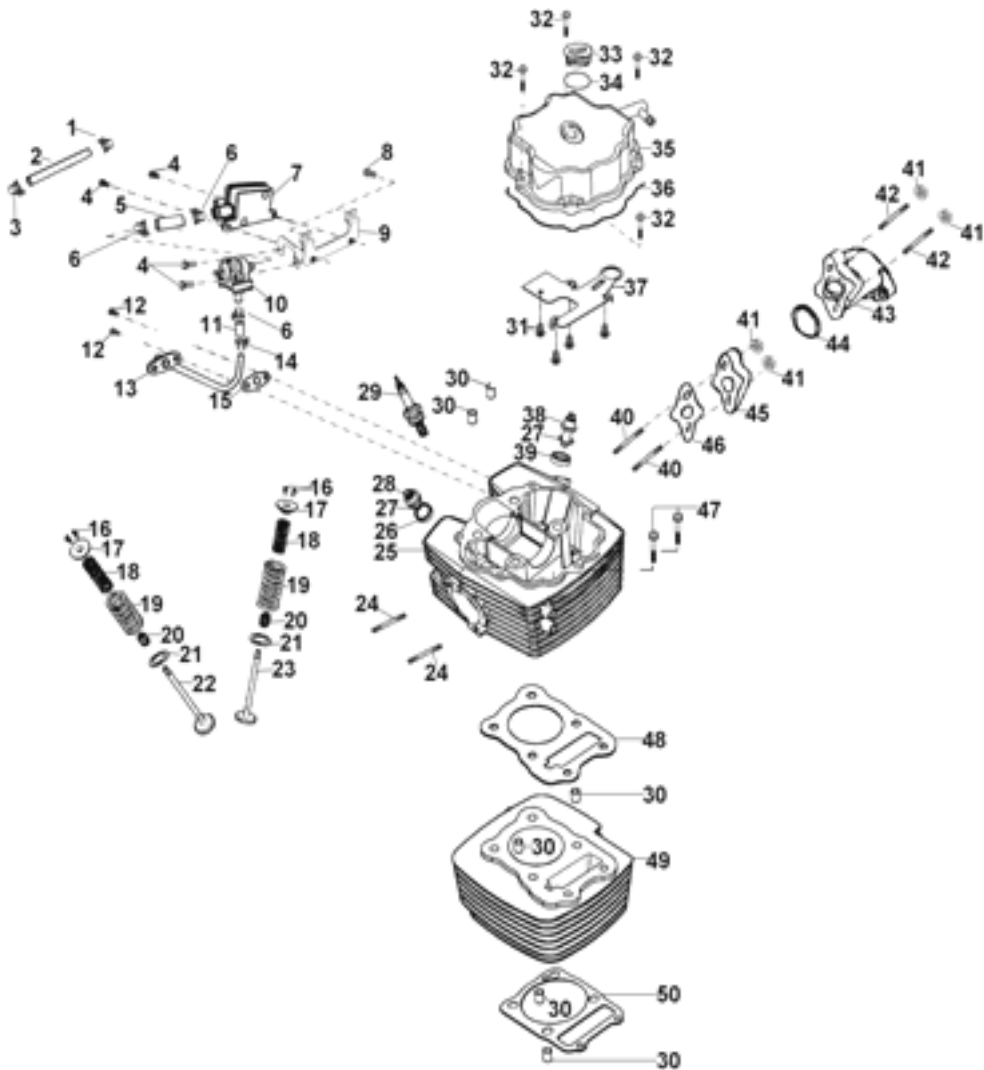

D-2: CYLINDER HEAD

ITEM	DESCRIPTION	P/N	Q'TY
1	Clip	94510-06500	1
2	Hose	94407-04007-045	1
3	Clip	94510-06500	1
4	Bolt	96000-060168-00K	4
5	Hose, Rubber	96420-01016-040	1
6	Clip	94510-15000	3
7	Asm., Filter, Daul- Intake	18995202-000	1
8	Bolt	96000-060128-0KL	2
9	Bracket, Dual- Intake	1899839E-000	1
10	Dual-Intake	1899939E-000	1
11	Hose, Rubber	14420206-000	1
12	Bolt	96000-060168-08C	2
13	Tube, Dual- Intake	18640203-000	1
14	Clip	94510-13000	1
15	Gasket, Hose	1864639E-000	1
16	Clip, Retainer	14781119-000	4
17	Retainer, Valve, Spring	14771119-000	2
18	Spring, Valve, Inner	1476139A-000	2
19	Spring, Valve, Outer	1475139A-000	2
20	Seal, Valve	12209119-000	2
21	Seat, Valve, Spring, Outer	14775119-000	2
22	Valve, Exhaust	1472139A-000	1
23	Valve, Intake	1471139A-000	1
24	Stud	91001-080328-00C	2
25	Head, Cylinder	12201204-000	1
26	Seat, Exhaust	1220339A-000	1
27	O-Ring	93210-00915	2
28	Guide, Valve Exhaust	12206119-000	1
29	Plug, Spark	98076119-00A	1
30	Pin, Dowel	94301-10140	6
31	Screw	93903-1040088-00K	4
32	Bolt	96000-060258-08C	4
33	Cap	96600-14095000000	1
34	O-Ring	93210-01425	1
35	Cover, Cylinder Head	12311201-000	1
36	O-Ring, Head Cover	1239139A-000	1
37	Breather, Crankcase, Lower	1230239A-000	1
38	Guide, Valve Intake	12204119-000	1
39	Seat, Intake	1220239A-000	1