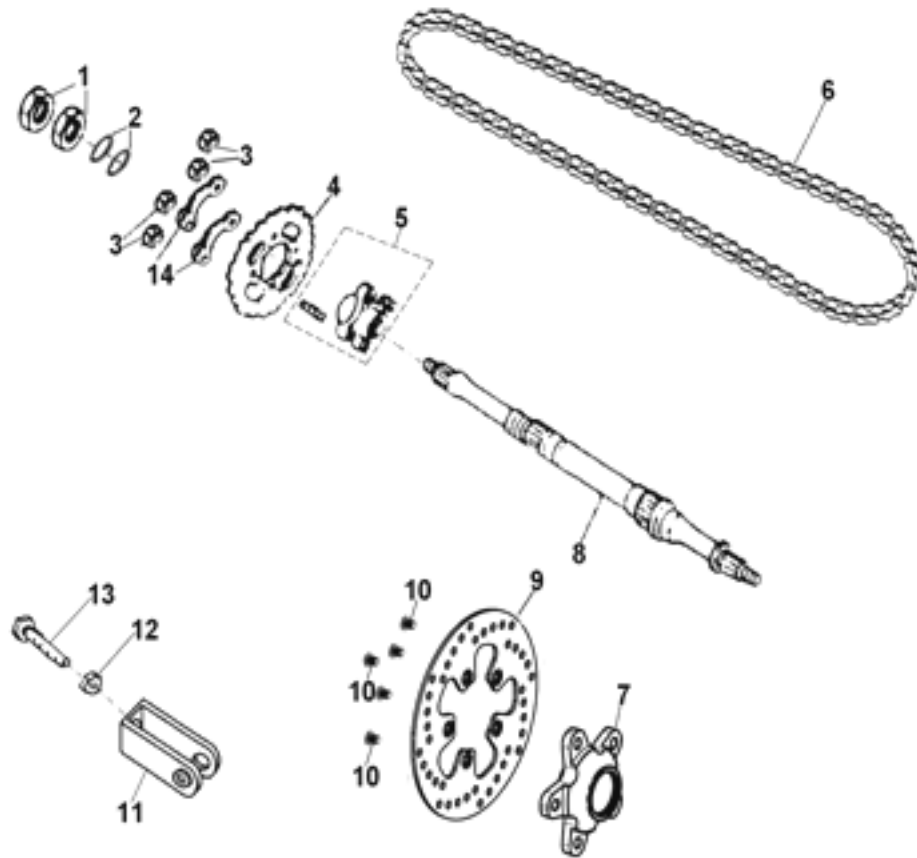

D-25: REAR WHEEL AXLE

ITEM	DESCRIPTION	P/N	Q'TY
1	Nut	94001-33000-00K	2
2	Washer	94121-3345012-000	2
3	Nut	94002-10000-00C	4
4	Sprocket, Drive, Final	41201205-000	1
5	Hub, Sprocket	41210156-000	1
6	Asm., Drive Chain	40530209-000	1
7	Hub, Disc	43490204-000	1
8	Axle	42000204-000	1
9	Disc, Brake	43511202-000	1
10	Bolt	45016131-00K	5
11	Adjuster, Chain	40543156-000	1
12	Nut	94050-08000-00C	1
13	Bolt	92000-080608-00B	1
14	Washer, Sprocket	41202156-000	2