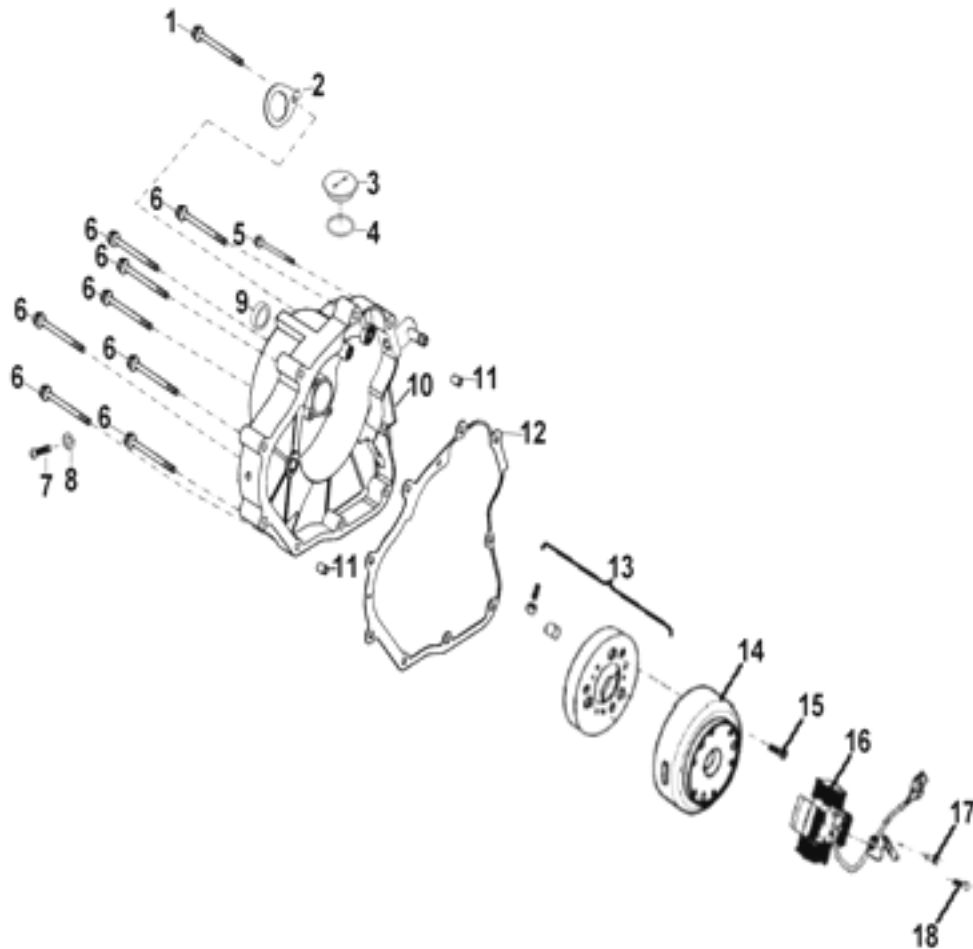

D-5: RIGHT CRANKCASE COVER

ITEM	DESCRIPTION	P/N	Q'TY
1	Bolt	96000-060128-08C	1
2	Retainer, Sight Glass	11333201-000	1
3	Cap(Nickel Silver)	96600-30075000000	1
4	O-Ring	93210-02724	1
5	Bolt	96000-060458-08C	1
6	Bolt	96000-061208-08C	8
7	Bolt	96000-060108-08C	1
8	Washer	94101-0612010-00U	1
9	Oil Windows	11202201-000	1
10	Cover, Crankcase, RH	11337202-000	1
11	Pin, Dowel	94301-08140	2
12	Gasket, Crankcase, RH	1139339C-000	1
13	Asm., One Way Clutch	2841039A-000	1
14	Flywheel	31110206-000	1
15	Bolt	91000-080188-00C	3
16	Stator	31120207-000	1
17	Bolt	92000-050128-00C	2
18	Screw	91300-050288-00C	3