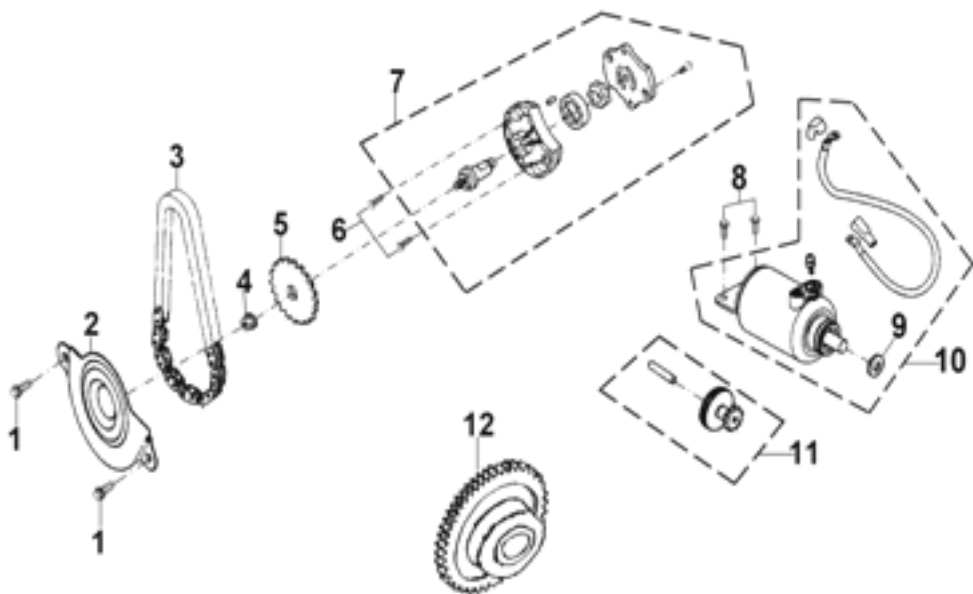

D-7: OIL PUMP, STARTING MOTOR

ITEM	DESCRIPTION	P/N	Q'TY
1	Bolt	96000-060128-08C	2
2	Cover, Oil Pump	1571139A-000	1
3	Chain, Oil Pump	1514139A-000	1
4	Nut	94050-06000-00C	1
5	Sprocket, Oil Pump	15150119-000	1
6	Screw	93902-060308-00B	2
7	Asm., Pump, Oil	1510039A-000	1
8	Bolt	96000-060128-08C	2
9	O-Ring	93210-02431	1
10	Motor, Starter	31200203-000	1
11	Asm., Gear Starter	2842239A-000	1
12	Gear, Starter	2822039A-000	1