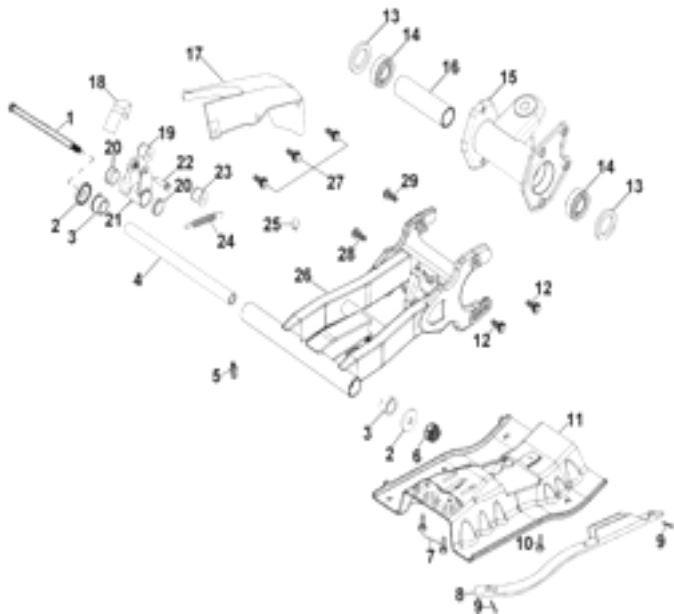

D-13: REAR SWING ARM