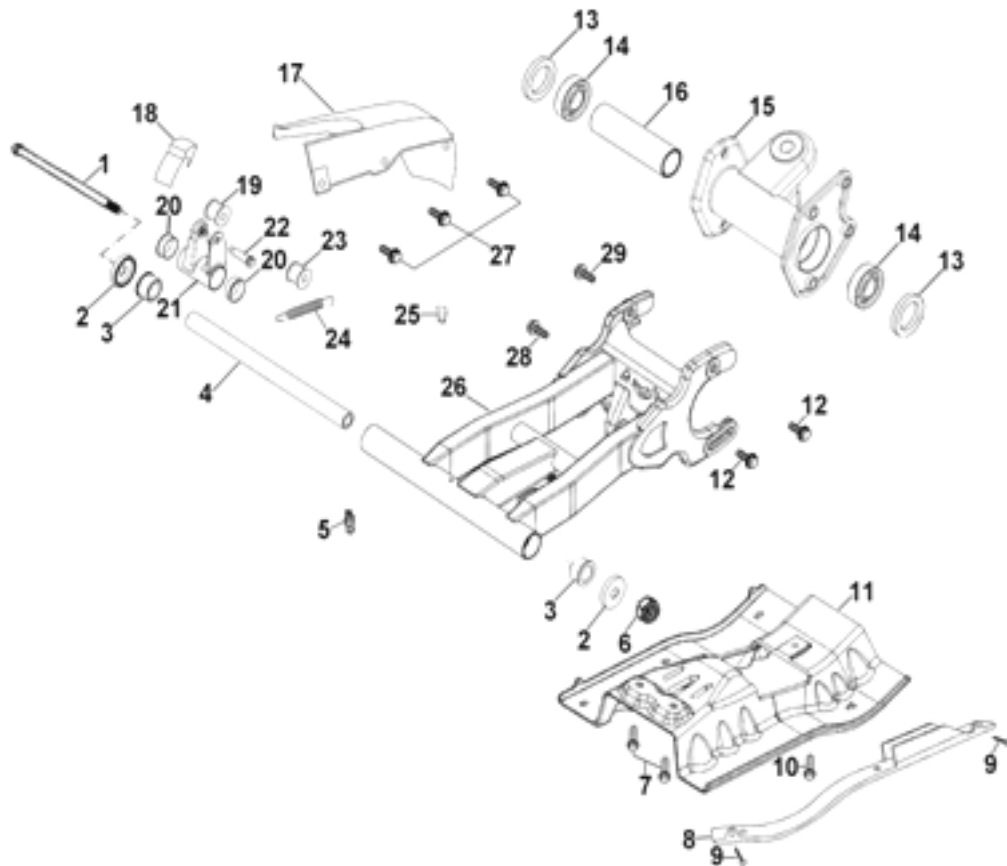

40	Bolt	96000-100758-0KL	1
19			

**D-12: FRAME BODY**

ITEM	DESCRIPTION	P/N	Q'TY
41	Bracket, Footwell, LH	51120204-000	1
42	Bolt	96000-101478-00C	1
43	Bolt	92005-060168-00K	5

**D-13: REAR SWING ARM**

ITEM	DESCRIPTION	P/N	Q'TY
1	Bolt	96000-143508-00C	1
2	Cap, Dustproof	52424202-000	2
3	Seat, Grease Contain	52524201-000	2
4	Tube, Spacer	52420201-000	1
5	Valve, Grease	51300131-000	1
6	Nut	90350-14000-0UC	1
7	Bolt	92005-060128-00K	2
8	Chain Guider	40525202-000	1
9	Screw	93903-1050128-00K	2
10	Bolt	92005-060168-00K	1
11	Cover, Sprocket	40520205-000	1
12	Bolt	96008-120258-0CL	2
13	Seal, Oil	96500-426208A7271	2
14	Bearing, Ball	96100-60070-ZZ000	2
15	Housing, Rear axle, Silver	42805206-000	1
16	Sleeve, Rear Axle	42810206-000	1
17	Protector, Chain	40521206-000	1
18	Spring, supporter, Chain	40549201-000	1
19	Roller, Chain Tensioner	40545201-000	1
20	Bushing, Rubber	96400-353815	2
21	Tensioner, Chain	40542207-000	1
22	Bolt	90108-120398-00K	1
23	Sleeve, Steering Shaft	51220131-001	1
24	Spring, supporter, Chain	50508201-000	1
25	Cap, Valve, Grease	51301131-000	1
26	Arm, Swing	52410205-385	1
27	Bolt	92005-060128-00K	3
28	Bolt	96008-120328-0CL	1
29	Bolt	96008-120288-0CL	1