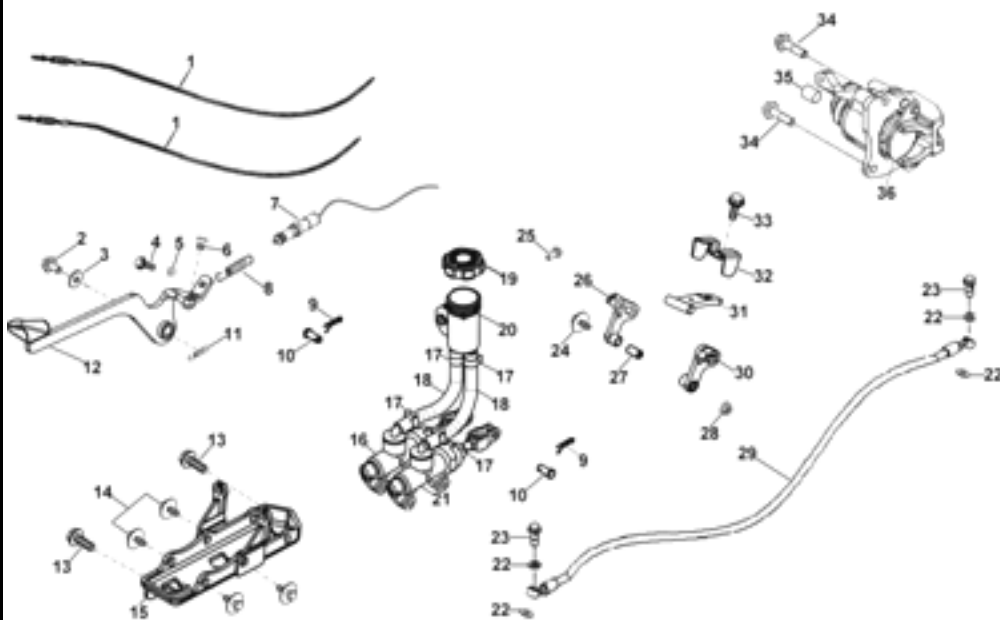

D-23: REAR BRAKE

ITEM	DESCRIPTION	P/N	Q'TY
1	Cable, Front Brake	45450207-000	2
2	Bolt	96000-080168-0KL	1
3	Washer	94101-0822020-00C	1
4	Bolt	92005-080508-00K	1
5	Nut	94002-08000-00K	1
6	Bolt	92100-100268-00K	1
7	Switch, Brake	34916201-000	1
8	Spring, Foodpad	43422202-000	1
9	Cotter Pin	94203-12200	2
10	Pin	94302-07018	2
11	Spring	43421206-000	1
12	Lever, Brake, Foot	43456208-000	1
13	Bolt	92001-080168-0KL	2
14	Bolt	92001-080228-0KL	4
15	Bracket, Master Cylinder	43417203-000	1
16	Master Cylinder	43501202-000	1
17	Clamp	94515-12008	4
18	Hose, Brake	45447211-000	2
19	Cap, Oil Tank	43016201-000	1
20	Oil Tank, Brake	43503201-000	1
21	Master Cylinder	43501203-000	1
22	Washer	94101-1015012-U0B	4
23	Bolt, Banjo	45456111-000	2
24	Bolt	96003-080608-00K	1
25	Bolt	96000-060128-0KL	1
26	Swing Arm, RH	43475203-000	1
27	Tube, Spacer	42810211-000	1
28	Nut	94050-08000-0UK	1
29	Hose, Brake	45449208-000	1
30	Swing Arm, LH	43474203-000	1
31	Linkage	52437203-000	1
32	Cap, Dustproof	52424205-000	1
33	Bolt	96000-050108-00K	1
34	Bolt	96000-100228-00C	2
35	Cap, Caliper	52424203-000	1
36	Shoe, brake, Rear	43120211-000	1