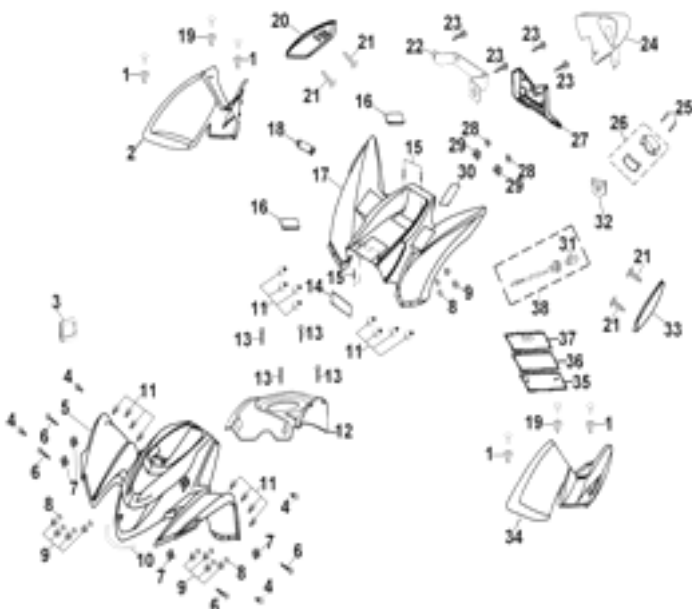

page 21

**D-14: BUMPER**

page 22

**D-15: SWING ARM, FOOTREST**

page 23

**D-16: SWING ARM, FOOTREST**

**D-17: SEAT**

**D-18: FUEL TANK**

A horizontal line with a tick mark at the 27th position. The number 27 is written below the tick mark.

27

**D-20: FRONT WHEEL**

ITEM	DESCRIPTION	P/N	Q'TY
1	Spacer	4431139A-000	2
2	Seal, Oil	96500-25470700000	2
3	Bearing, Ball	96100-62040-Z0000	2
4	Spacer	4431539A-000	2
5	Stud	42712201-000	8
6	Hub	42011203-293	1
7	Hub, Wheel, Front	42010204-293	1
8	Bearing, Ball	96100-62020-Z0000	2
9	Seal, Oil	96500-223806A7271	2
10	Spacer	4431239A-000	2
11	Valve, Rim	42616131-000	2
12	Nut	90355-10000-0UB	8
13	Hub	42011201-293	1
14	Hub, Wheel, Front	4201039A-293	1
15	Nut, Insert Lock	90353-14015-00C	2
16	Cap, Hub	4273039A-000	2
17	Pin, Cotter	94201-32320	2
18	Washer	94121-1426016-000	2
19	Tire	4271139E-000	2
20	Rim, Front	4270155E-000	2