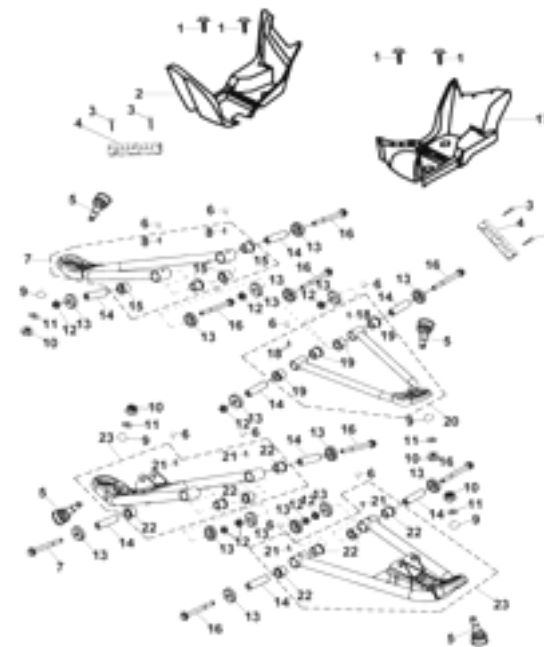

D-15: SWING ARM, FOOTREST