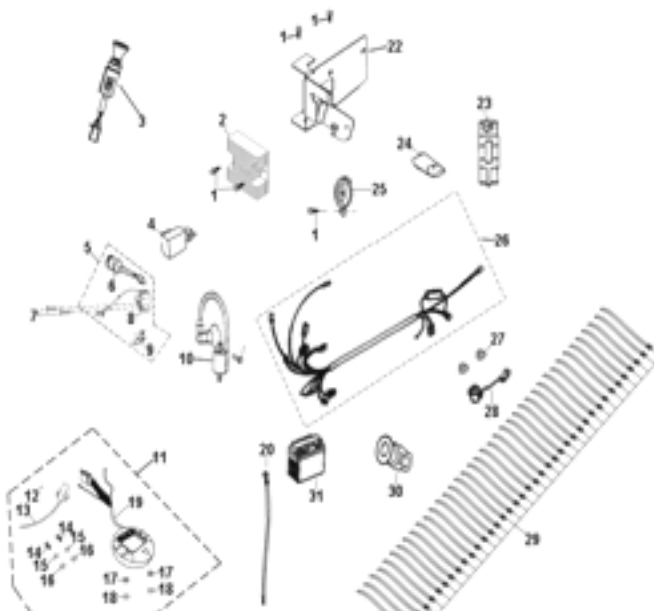

**D-25: HANDLEBAR**

page 33

**D-26: REAR WHEEL AXLE**

page 34

**D-27: LIGHTS**

page 35

**D-28: ELECTRICAL PARTS**

**D-29: DECALS**

page 36

page 37

5

**D-1: CRANKCASE**

ITEM	DESCRIPTION	P/N	Q'TY
1	Cover, Sprocket	40520203-000	1
2	Bolt	96000-060148-0KL	2
3	Bolt	92000-060108-00C	2
4	Bracket, Sprocket	23811201-000	1
5	Sprocket, Drive	23801207-000	1
6	Clip, Cir	94512-5200R	1
7	Clip, Cir	94511-2500S	1
8	Bearing, Ball	96100-62050-LLU00	1
9	Seal, Oil	96500-304005A7271	1
10	Stud	91001-082068-00C	2
11	Bolt	96000-060508-08C	2
12	Bush, Rubber	1120939C-000	2
13	Crankcase, RH	1110139B-000	1
14	Pin, Dowel	94301-08140	2
15	Gasket	1119139A-000	1
16	Screen	15421119-000	1
17	Spring, Screen	15426119-000	1
18	O-Ring	93210-03132	1
19	Plug, Drain, Oil	11334119-000	1
20	Gear, Kick Start, Driven	2823039A-000	1
21	Spring, Kick Start Gear	2822339A-000	1
22	Washer	94101-1018010-000	1
23	Bearing, Ball	96100-63030-00000	1
24	Crankcase, LH	1120139B-000	1
25	Bearing, Ball	96100-62030-00000	2
26	Stud	91001-082148-00C	2
27	Bearing, Ball	96100-62020-00000	1
28	Cover, Transmission	2130139B-000	1
29	Seal, Oil	96500-142807A7271	1
30	Bolt	96000-060458-08C	7
31	Bolt	96000-060508-08C	2
32	Bolt	96000-060088-00K	1
33	Washer	94101-0612010-00U	1
34	Bolt	96000-080558-00C	2
35	Plug, Oil	15650111-001	1
36	O-Ring	93210-01425	1
37	Pin, Dowel	94301-10140	6
38	Bearing, Ball	96100-62040-JR2C3	1
39	Washer	94101-1733015-000	1