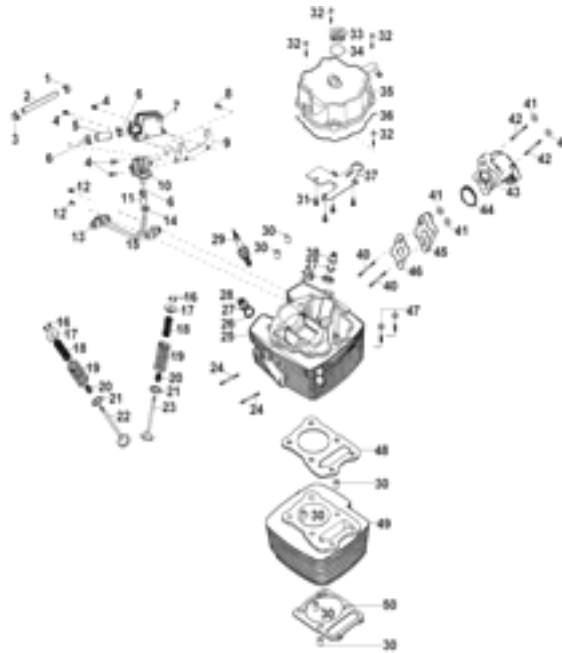

# COBRA 220

FOUR STROKE POWER

**D-1: CRANKCASE**

page 6-7

**D-2: CYLINDER HEAD**

page 8-9

**D-3: VALVE CAM**

page 10

**D-4: PISTON, CRANKSHAFT**

**D-5: RIGHT CRANKCASE COVER**

**D-6: DRIVE CLUTCH**

20

page 11

18

page 12

page 13

A horizontal line with a tick mark at the 27th position. The number 27 is written below the tick mark.

27

**D-20: FRONT WHEEL**

ITEM	DESCRIPTION	P/N	Q'TY
1	Spacer	4431139A-000	2
2	Seal, Oil	96500-25470700000	2
3	Bearing, Ball	96100-62040-Z0000	2
4	Spacer	4431539A-000	2
5	Stud	42712201-000	8
6	Hub	42011203-293	1
7	Hub, Wheel, Front	42010204-293	1
8	Bearing, Ball	96100-62020-Z0000	2
9	Seal, Oil	96500-223806A7271	2
10	Spacer	4431239A-000	2
11	Valve, Rim	42616131-000	2
12	Nut	90355-10000-0UB	8
13	Hub	42011201-293	1
14	Hub, Wheel, Front	4201039A-293	1
15	Nut, Insert Lock	90353-14015-00C	2
16	Cap, Hub	4273039A-000	2
17	Pin, Cotter	94201-32320	2
18	Washer	94121-1426016-000	2
19	Tire	4271139E-000	2
20	Rim, Front	4270155E-000	2