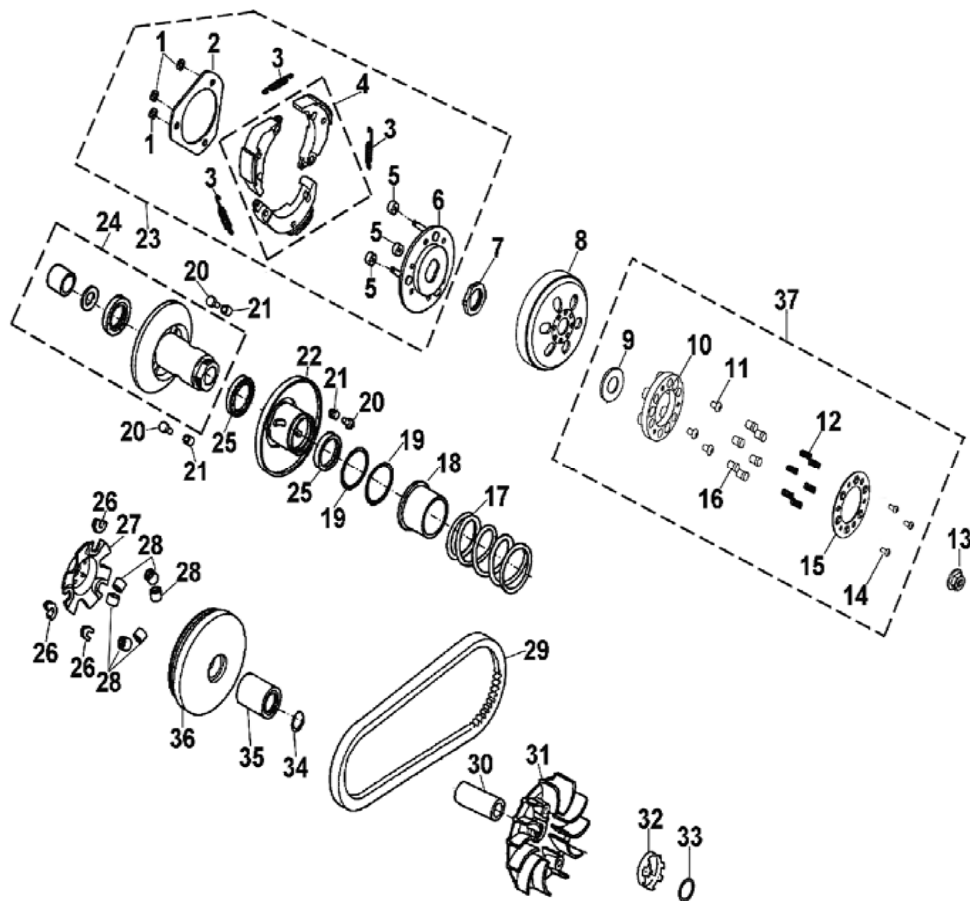

D-6: DRIVE CLUTCH

ITEM	DESCRIPTION	P/N	Q'TY
1	Clip, Cir	94511-0700E	3
2	Plate, Drive, Side	2235139A-000	1
3	Spring, Clutch	2240139A-000	3
4	Weight, Clutch	2253539A-000	3
5	Bushing, Rubber	2280439A-000	3
6	Plate, Drive, Inner	2235039A-000	1
7	Nut	95111-28000-00B	1
8	Clutch, Outer	2210039C-000	1
9	Washer	94101-1222060-000	1
10	Body, Thruster	2216439C-000	1
11	Bolt	91003-040608-00K	3
12	Spring, Thruster	2216239C-000	6
13	Nut	94050-12000-00C	2
14	Bolt	91003-030608-00K	3
15	Retainer, Thruster	2216139C-000	1
16	Roller, Thruster	2216339C-000	6
17	Spring, Clutch	2323339A-001	1
18	Seal, Collor	2323739A-000	1
19	O-Ring	93211-03619	2
20	Pin, Guide	2322539A-000	3
21	Roller, Guide	2322639A-000	3
22	Sheave, Moveable	2322039A-000	1
23	Asm., Drive Clutch	2200139A-000	1
24	Asm., Sheave, Driven	2320039A-000	1
25	Seal, Oil	96500-34410400000	2
26	Bushing, Slider	2213239A-000	3
27	Plate, Sheave	2213139A-000	1
28	Roller	2212139A-000	6
29	Belt, Driven	2310039A-000	1
30	Shaft, Drive	22106201-000	1
31	Sheave, moveable	2210239A-000	1
32	Bushing, Kick Start	2821139A-000	1
33	Washer	94101-1225023-000	1
34	Clip, Cir	94518-3200R	1
35	Bushing, Sheave	22106202-000	1
36	Sheave	22111201-000	1
37	Asm., Thrust	2216039C-000	1