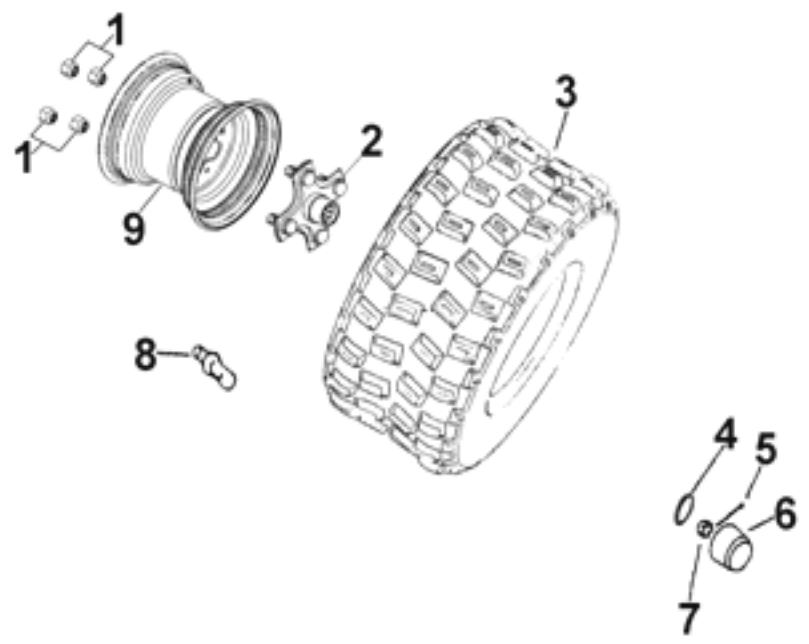

D-21: REAR WHEEL

ITEM	DESCRIPTION	P/N	Q'TY
1	Nut	90355-10000-0UB	8
2	Hub, Wheel, RH	4202039A-293	2
3	Tire	4281139E-000	2
4	Washer	94121-1835200-000	2
5	Pin, Cotter	94201-32320	2
6	Cap, Hub	4273039A-000	2
7	Nut	90352-18000-00C	2
8	Valve, Rim	42616131-000	2
9	Rim, Rear	4280139A-000	2