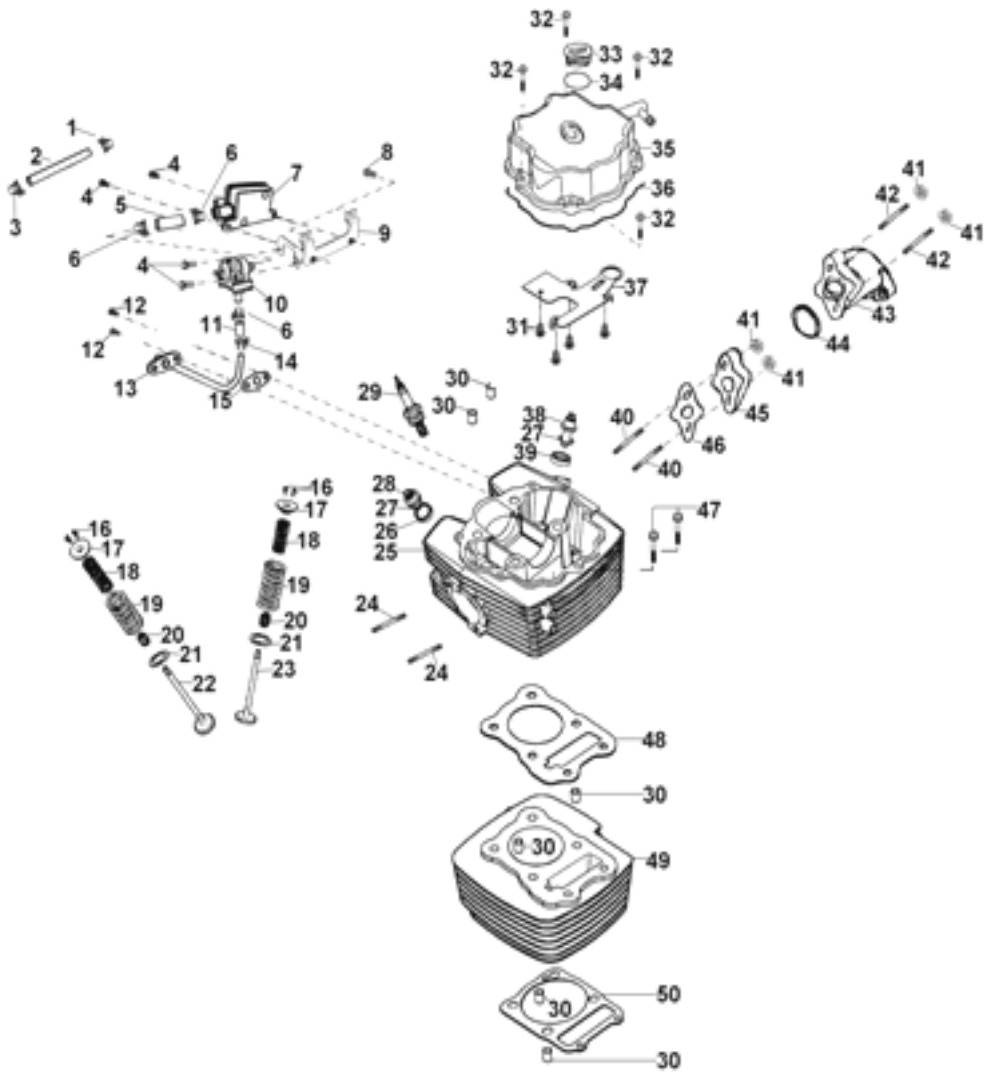

D-2: CYLINDER HEAD

ITEM	DESCRIPTION	P/N	Q'TY
41	Nut	94050-06000-00C	4
42	Stud	91001-060288-00C	2
43	Manifold	1710139E-000	1
44	O-Ring	93210-03430	1
45	Insulator, Manifold	1711239A-000	1
46	Gasket, Manifold	1711339A-000	1
47	Bolt	96000-061208-08C	2
48	Gasket, Cylinder Head	1225139A-000	1
49	Cylinder	1210139E-000	1
50	Gasket, Cylinder	1219139A-000	1