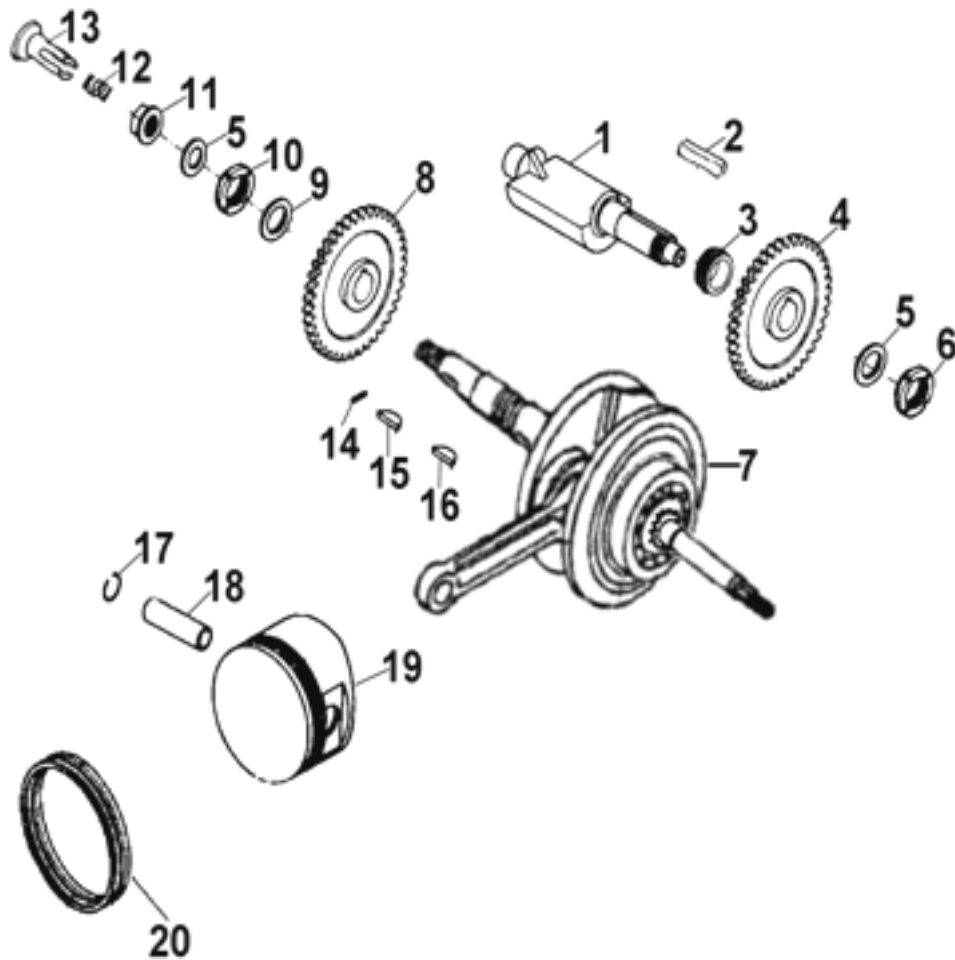

D-4: PISTON, CRANKSHAFT

ITEM	DESCRIPTION	P/N	Q'TY
1	Shaft, Balance	1342139A-000	1
2	Key, Woodruff	90472-40420	1
3	Sprocket, Oil Pump	1432239A-000	1
4	Gear, Balance, Driven	1341839A-000	1
5	Washer	94101-1426020-00C	2
6	Nut, Lock	94071-14000-000	1
7	Asm., Crankshaft	1300739C-000	1
8	Gear, Balance, Drive	1341739A-000	1
9	Washer	94101-2538010-000	1
10	Nut, Lock	94071-25000-000	1
11	Nut	94001-14000-00C	1
12	Spring, Oil	1544739A-000	1
13	Tube, Oil, Crankshaft	1544139A-000	1
14	Locks, Crank	1337139C-000	1
15	Key, Woodruff	90471-13004	1
16	Key, Woodruff	90471-25404	1
17	Clip, Piston Pin	1311539A-000	2
18	Pin, Piston	1311139A-000	1
19	Piston	1310039A-000	1
20	Ring Set, Piston	1301139A-000	1