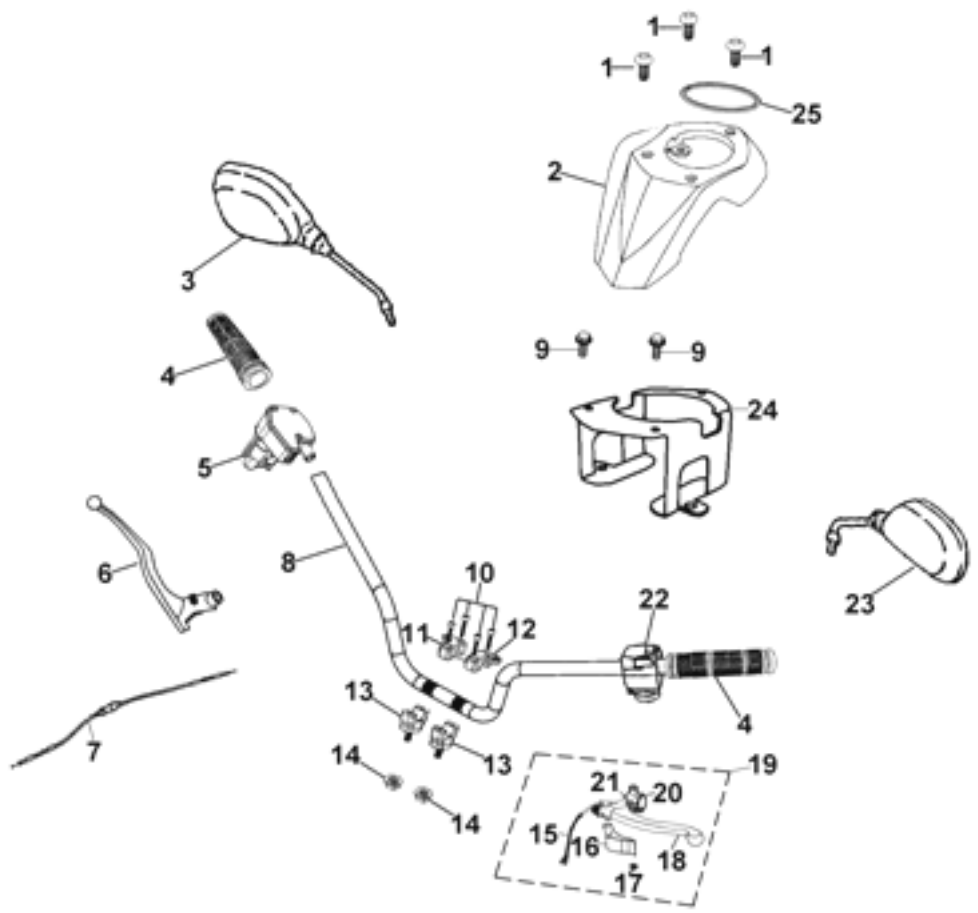

30

**D-23: REAR BRAKE**

ITEM	DESCRIPTION	P/N	Q'TY
1	Cable, Front Brake	45450207-000	2
2	Bolt	96000-080168-0KL	1
3	Washer	94101-0822020-00C	1
4	Bolt	92005-080508-00K	1
5	Nut	94002-08000-00K	1
6	Bolt	92100-100268-00K	1
7	Switch, Brake	34916201-000	1
8	Spring, Foodpad	43422202-000	1
9	Cotter Pin	94203-12200	2
10	Pin	94302-07018	2
11	Spring	43421206-000	1
12	Lever, Brake, Foot	43456208-000	1
13	Bolt	92001-080168-0KL	2
14	Bolt	92001-080228-0KL	4
15	Bracket, Master Cylinder	43417203-000	1
16	Master Cylinder	43501202-000	1
17	Clamp	94515-12008	4
18	Hose, Brake	45447211-000	2
19	Cap, Oil Tank	43016201-000	1
20	Oil Tank, Brake	43503201-000	1
21	Master Cylinder	43501203-000	1
22	Washer	94101-1015012-U0B	4
23	Bolt, Banjo	45456111-000	2
24	Bolt	96003-080608-00K	1
25	Bolt	96000-060128-0KL	1
26	Swing Arm, RH	43475203-000	1
27	Tube, Spacer	42810211-000	1
28	Nut	94050-08000-0UK	1
29	Hose, Brake	45449208-000	1
30	Swing Arm, LH	43474203-000	1
31	Linkage	52437203-000	1
32	Cap, Dustproof	52424205-000	1
33	Bolt	96000-050108-00K	1
34	Bolt	96000-100228-00C	2
35	Cap, Caliper	52424203-000	1
36	Shoe, brake, Rear	43120211-000	1

31

**D-24: HANDLEBAR**

ITEM	DESCRIPTION	P/N	Q'TY
1	Bolt	93100-050128-00K	3
2	Pod, Handlebar	64211210-B38	1
2	Pod, Handlebar	64211210-507	1
3	Mirror, RH	88110204-000	1
4	Grip, Handlebar	53167201-000	2
5	Control, Throttle	53900201-000	1
6	Asm., Lever, RH	53172203-000	1
7	Cable, Throttle	53910208-000	1
8	Handlebar	53100204-385	1
9	Bolt	96000-060128-10K	2
10	Bolt	91000-080258-00K	4
11	Clamp, Upper, RH	53220204-000	1
12	Clamp, Upper, LH	53210204-000	1
13	Clamp, Lower	53200204-000	2
14	Nut	90350-10000-00C	2
15	Sensor, Brake	53173131-000	1
16	Lock, Park Brake	53179131-000	1
17	Nut	90350-06000-00K	1
18	Lever, Brake, LH	53178131-000	1
19	Asm., Lever LH	53171208-000	1
20	Perch, lever, LH	53170201-000	1
21	Bolt	90116-090238-00K	1
22	Asm., Switch, LH	35151225-000	1
23	Mirror, LH	88120201-001	1
24	Bracket, Pod	53310210-000	1
25	Rubber, Seat	64320201-000	1