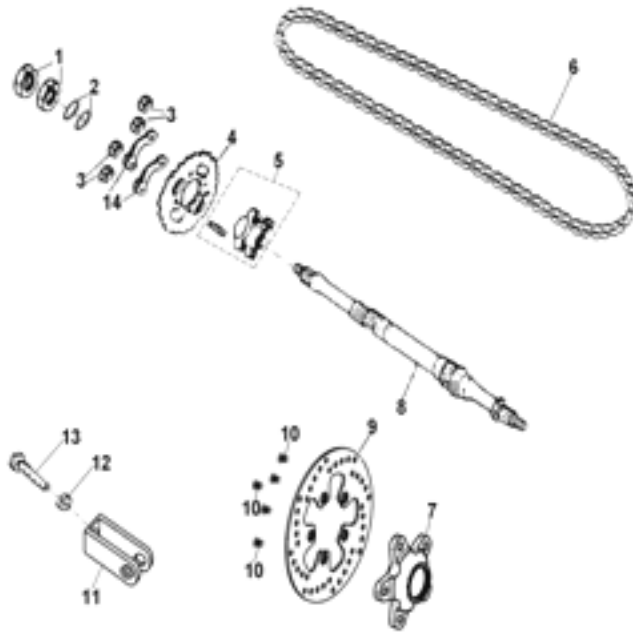

D-25: HANDLEBAR