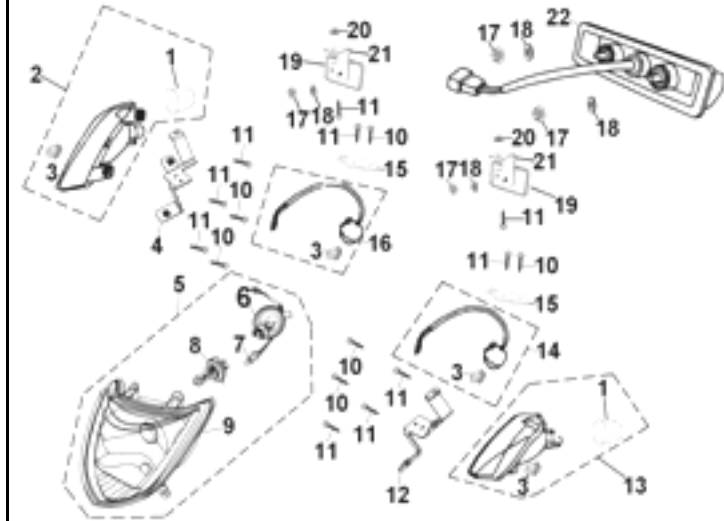

**D-25: HANDLEBAR**

page 33

**D-26: REAR WHEEL AXLE**

page 34

**D-27: LIGHTS**

page 35

**D-28: ELECTRICAL PARTS**

**D-29: DECALS**

A horizontal line with a tick mark at the 27th position. The number 27 is written below the tick mark.

27

**D-20: FRONT WHEEL**

ITEM	DESCRIPTION	P/N	Q'TY
1	Spacer	4431139A-000	2
2	Seal, Oil	96500-25470700000	2
3	Bearing, Ball	96100-62040-Z0000	2
4	Spacer	4431539A-000	2
5	Stud	42712201-000	8
6	Hub	42011203-293	1
7	Hub, Wheel, Front	42010204-293	1
8	Bearing, Ball	96100-62020-Z0000	2
9	Seal, Oil	96500-223806A7271	2
10	Spacer	4431239A-000	2
11	Valve, Rim	42616131-000	2
12	Nut	90355-10000-0UB	8
13	Hub	42011201-293	1
14	Hub, Wheel, Front	4201039A-293	1
15	Nut, Insert Lock	90353-14015-00C	2
16	Cap, Hub	4273039A-000	2
17	Pin, Cotter	94201-32320	2
18	Washer	94121-1426016-000	2
19	Tire	4271139E-000	2
20	Rim, Front	4270155E-000	2

32

**D-25: REAR WHEEL AXLE**

ITEM	DESCRIPTION	P/N	Q'TY
1	Nut	94001-33000-00K	2
2	Washer	94121-3345012-000	2
3	Nut	94002-10000-00C	4
4	Sprocket, Drive, Final	41201205-000	1
5	Hub, Sprocket	41210156-000	1
6	Asm., Drive Chain	40530209-000	1
7	Hub, Disc	43490204-000	1
8	Axle	42000204-000	1
9	Disc, Brake	43511202-000	1
10	Bolt	45016131-00K	5
11	Adjuster, Chain	40543156-000	1
12	Nut	94050-08000-00C	1
13	Bolt	92000-080608-00B	1
14	Washer, Sprocket	41202156-000	2