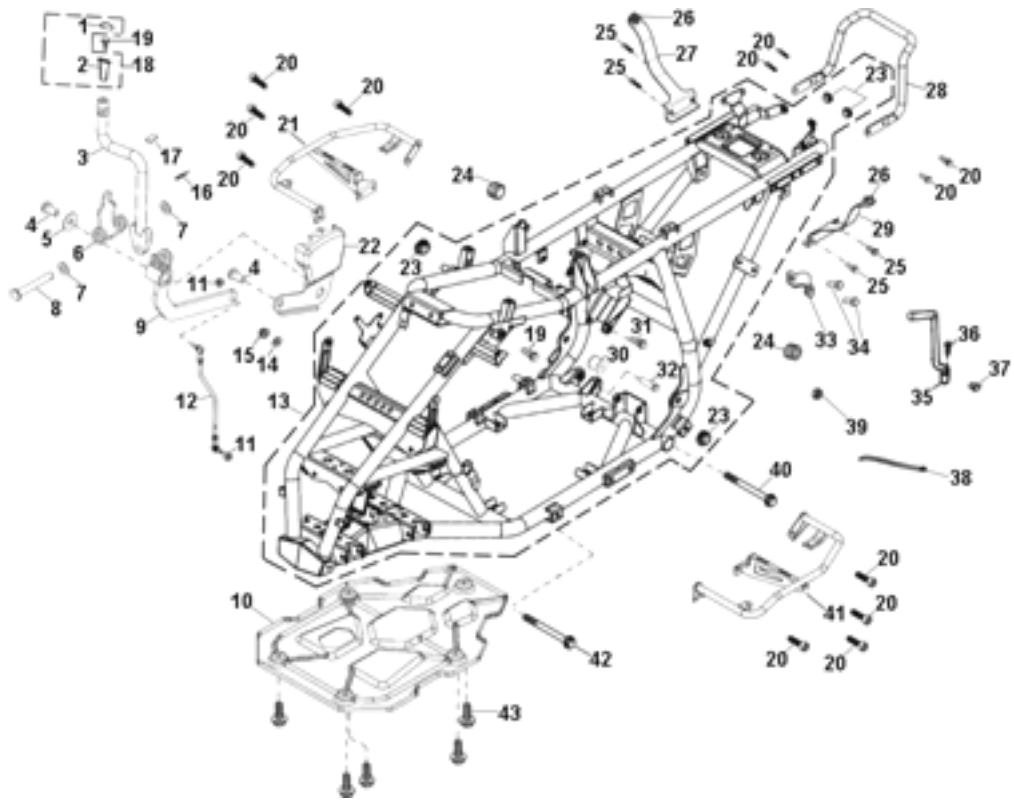

D-12: FRAME BODY

ITEM	DESCRIPTION	P/N	Q'TY
41	Bracket, Footwell, LH	51120204-000	1
42	Bolt	96000-101478-00C	1
43	Bolt	92005-060168-00K	5