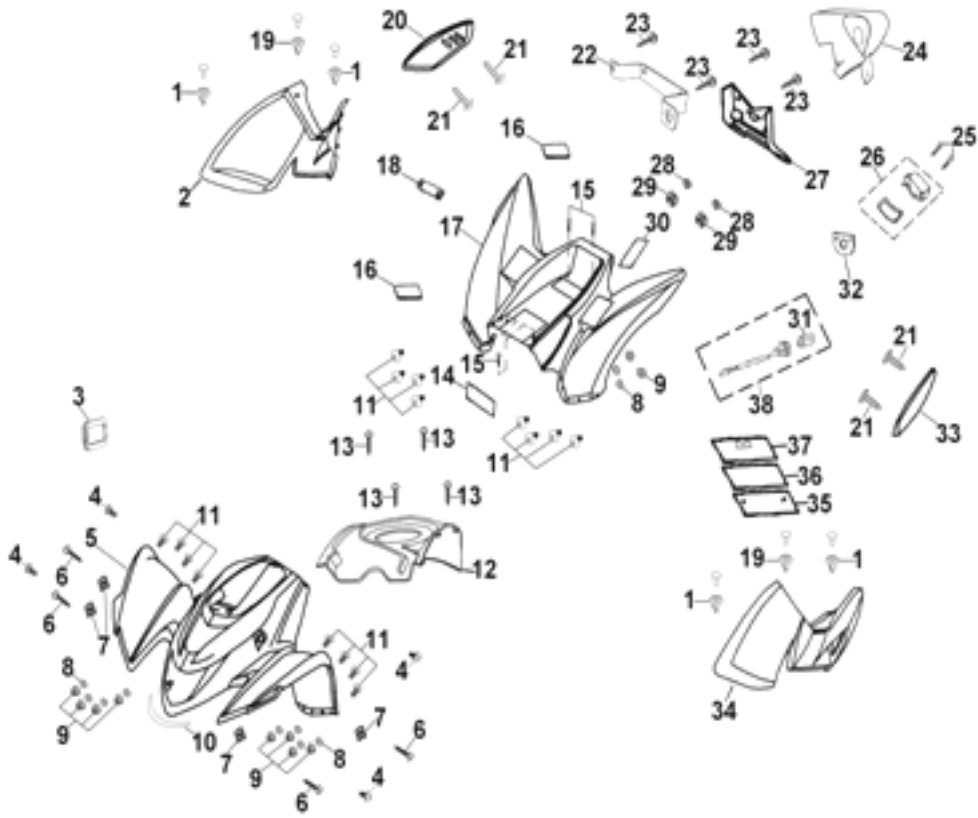

D-16: FENDER

ITEM	DESCRIPTION	P/N	Q'TY
1	Rivet, Plastic	61120153-000	4
2	Panel, Side, RH	83500206-000	1
3	Boot, Shift, Rubber	21322203-000	1
4	Bolt	92003-060168-00K	4
5	Cab, Front	61100218-B38	1
5	Cab, Front	61100218-133	1
6	Screw	93903-2040128-00K	4
7	U-Nut	90345-04000-02T	4
8	Washer	94101-0514010-00K	16
9	Nut	90350-05000-00K	16
10	Decal, Headlight	87702163-000	1
11	Bolt	93100-050168-00K	16
12	Cover, Fuel Tank	17555201-000	1
13	Screw	93903-1040128-00K	4
14	Decal, Insulation	87011206-000	1
15	Bolt	96007-060168-00K	4
16	Rubber, Battery	31510202-000	2
17	Cab, Rear	61000208-B38	1
17	Cab, Rear	61000208-133	1
18	Strap, Battery	89750202-000	1
19	Rivet, Plastic	61120203-000	2
20	Veneer, RH	18319201-000	1
21	Screw	93903-1050128-00K	4
22	Bracket, License Plate	33717202-000	1
23	Bolt	96007-060168-00K	4
24	Shield, Silencer	18315204-000	1
25	Bolt	93500-040408-00K	2
26	Cover, License Light	33710131-000	1
27	License Plate	33708203-000	1
28	Washer	94101-0412010-00K	2
29	Nut	90350-04000-00K	2
30	Decal, Insulation	87011203-000	1
31	Bulb, License Light	33709131-000	1
32	Rubber	33707131-000	1
33	Veneer, RH	18316201-000	1
34	Panel, Side, LH	83600203-000	1
35	Decal, Isulation	80140223-000	1
36	Decal, Isulation	80140221-000	1
37	Decal, Isulation	80140222-000	1