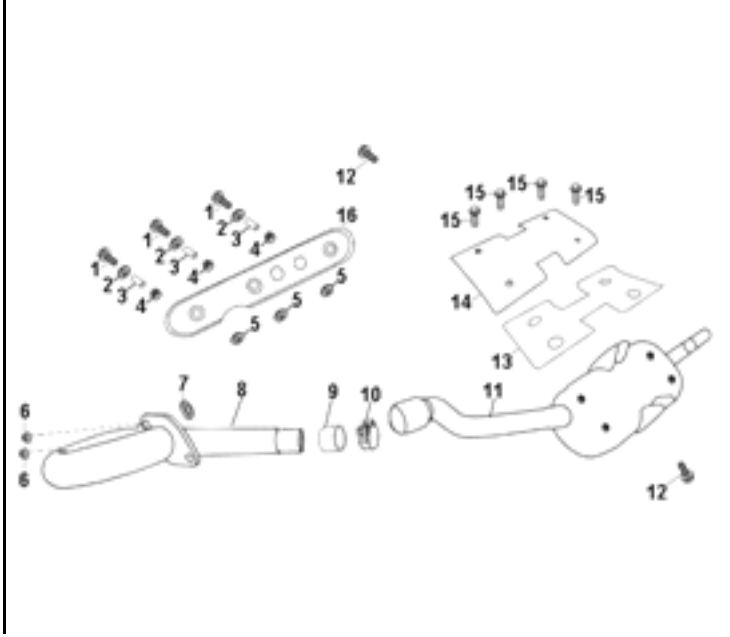

D-11: EXHAUST PIPE