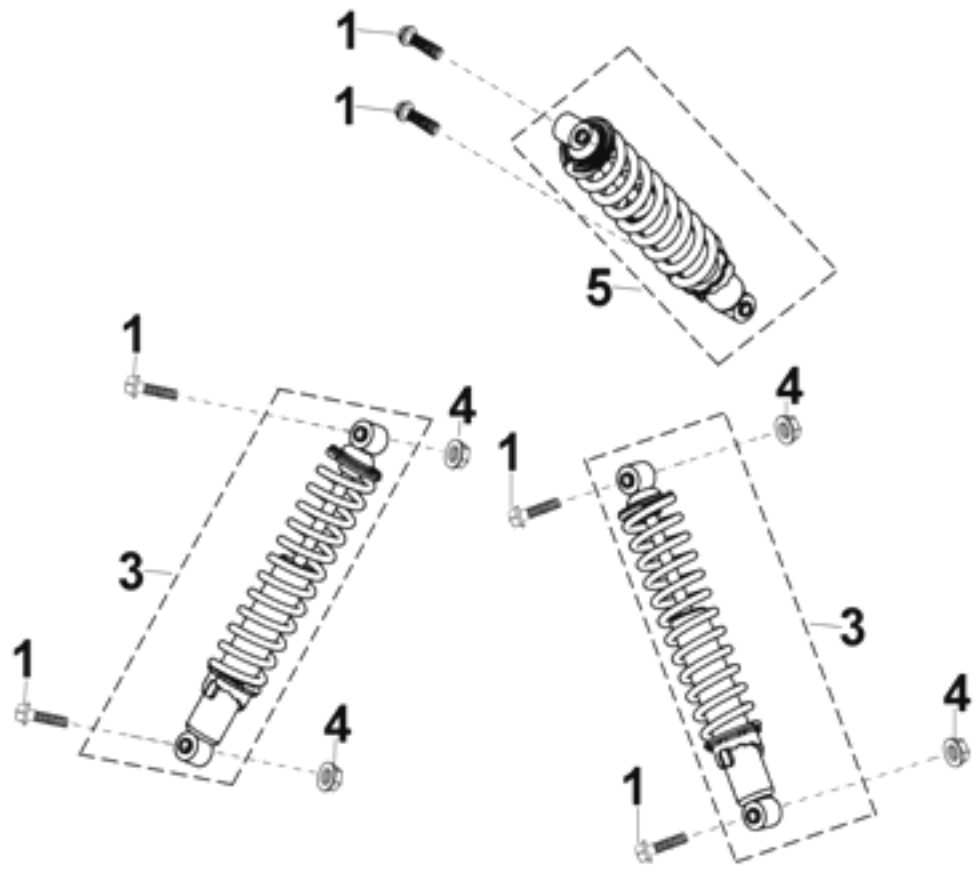

D-19: SUSPENSION

ITEM	DESCRIPTION	P/N	Q'TY
1	Bolt	96000-100508-0KL	5
2	Bolt	96000-100608-0KL	1
3	Asm., Suspension, Front	51100212-038	2
4	Nut	94050-10000-00C	4
5	Asm., Suspension, Rear	52400217-038	1