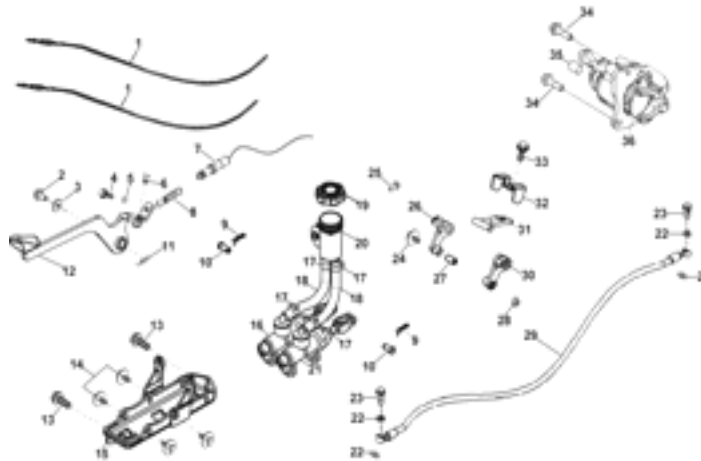

D-23: REAR BRAKE