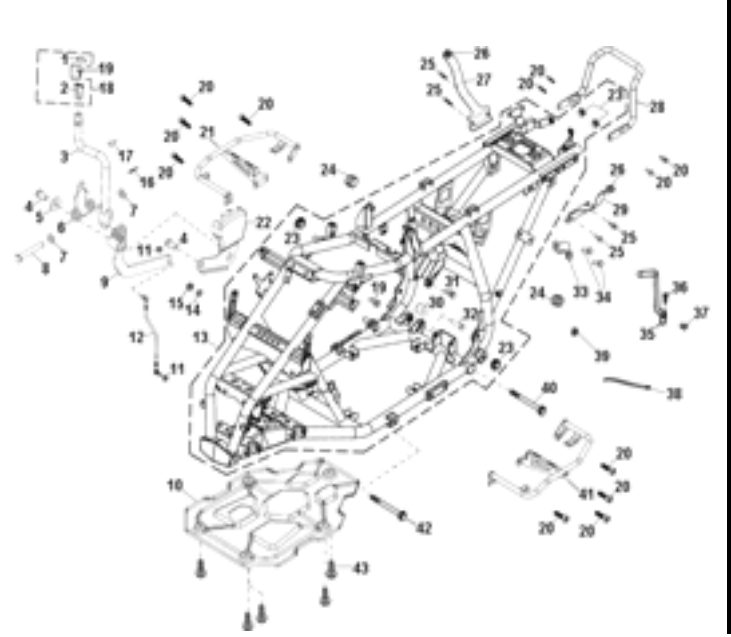

D-12: FRAME BODY