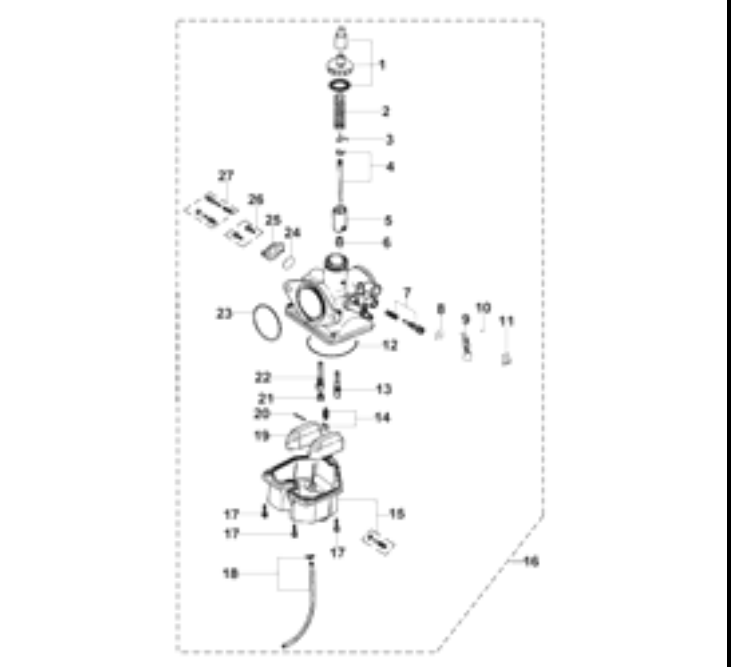

D-9: CARBURETOR

page 16