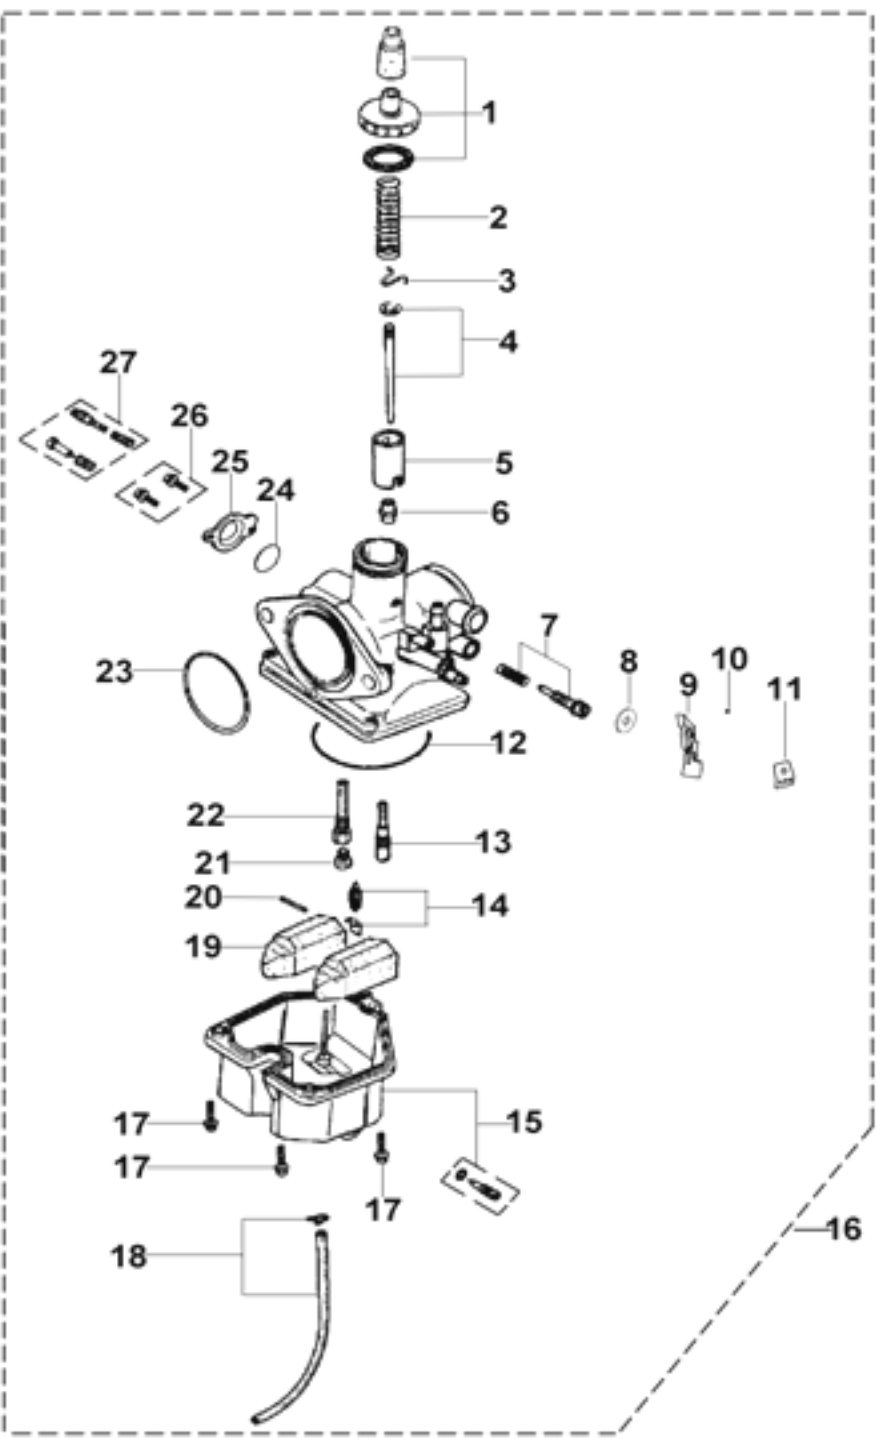

D-9: CARBURETOR

ITEM	DESCRIPTION	P/N	Q'TY
1	Asm., Cap	1614039A-000	1
2	Spring	1610239A-000	1
3	Clip, Needle	1614539A-000	1
4	Asm., Jet Needle	1610439A-000	1
5	Throttle, Valve	1610339A-000	1
6	Needle, Jet	1615039A-000	1
7	Screw	1611539A-000	1
8	Washer	94101-0610010-00C	1
9	Choke, Lever	16122201-000	1
10	Ball, Steel	96211-02000	1
11	Bracket, Chock Lever	16121201-000	1
12	Seal, Float	1610639A-000	1
13	Jet, Pilot	16110203-000	1
14	Valve, Float	1611739A-000	1
15	Float, Body	1610739A-000	1
16	Asm., Carburetor	16100213-000	1
17	Screw	93502-040168-00C	3
18	Drain Tube	1610939A-000	1
19	Float	1612339A-000	1
20	Pin, Float	1611939A-000	1
21	Jet, Main	1610839E-000	1
22	Valve, Needle	1610539A-000	1
23	O-Ring	93210-02924	1
24	O-Ring	93210-02619	1
25	Cover, Diaphragm	1615539A-000	1
26	Screw	93502-040088-00C	1
27	Asm., Screw	1611439A-000	1