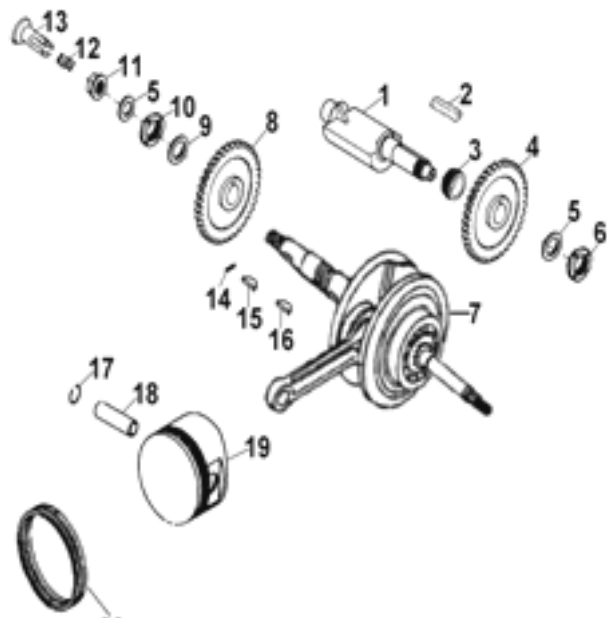

# COBRA 220

FOUR STROKE POWER

**D-1: CRANKCASE**

page 6-7

**D-2: CYLINDER HEAD**

page 8-9

**D-3: VALVE CAM**

page 10

**D-4: PISTON, CRANKSHAFT**

**D-5: RIGHT CRANKCASE COVER**

**D-6: DRIVE CLUTCH**

20

page 11

18

page 12

page 13