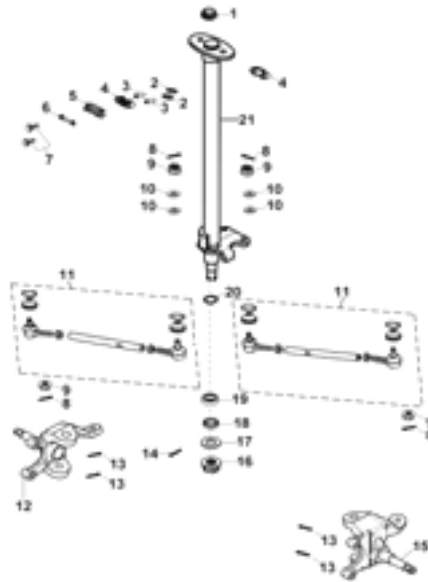

**D-25: HANDLEBAR**

page 33

**D-26: REAR WHEEL AXLE**

page 34

**D-27: LIGHTS**

page 35

**D-28: ELECTRICAL PARTS**

**D-29: DECALS**

**D-4: PISTON, CRANKSHAFT**

ITEM	DESCRIPTION	P/N	Q'TY
1	Shaft, Balance	1342139A-000	1
2	Key, Woodruff	90472-40420	1
3	Sprocket, Oil Pump	1432239A-000	1
4	Gear, Balance, Driven	1341839A-000	1
5	Washer	94101-1426020-00C	2
6	Nut, Lock	94071-14000-000	1
7	Asm., Crankshaft	1300739C-000	1
8	Gear, Balance, Drive	1341739A-000	1
9	Washer	94101-2538010-000	1
10	Nut, Lock	94071-25000-000	1
11	Nut	94001-14000-00C	1
12	Spring, Oil	1544739A-000	1
13	Tube, Oil, Crankshaft	1544139A-000	1
14	Locks, Crank	1337139C-000	1
15	Key, Woodruff	90471-13004	1
16	Key, Woodruff	90471-25404	1
17	Clip, Piston Pin	1311539A-000	2
18	Pin, Piston	1311139A-000	1
19	Piston	1310039A-000	1
20	Ring Set, Piston	1301139A-000	1