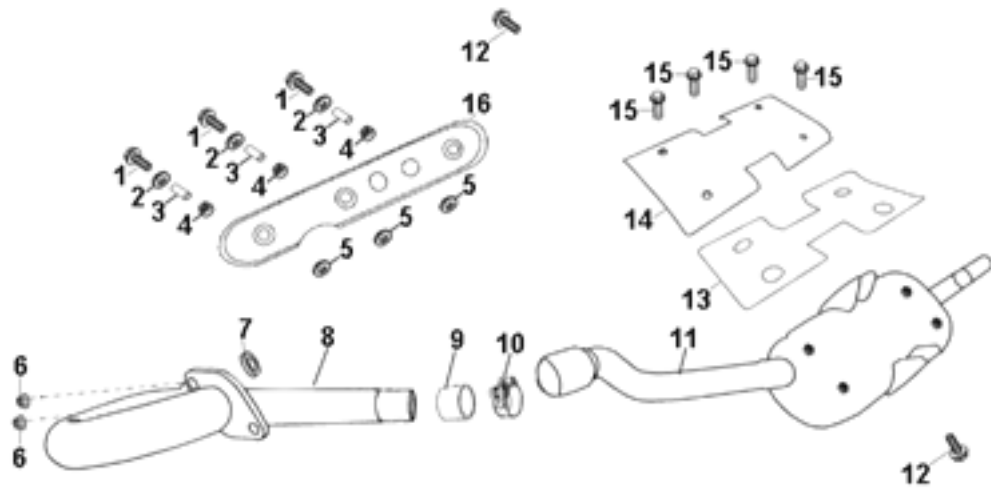

D-11: EXHAUST PIPE

ITEM	DESCRIPTION	P/N	Q'TY
1	Bolt	92005-060208-00K	3
2	Gasket	94102-0917020-000	3
3	Tube, Spacer	42810215-000	3
4	Grommet	16129204-000	3
5	Gasket	94102-0617030-000	3
6	Nut	94050-08000-00C	2
7	Gasket	18291201-000	1
8	Pipe, Exhaust, Front	18299213-000	1
9	Collar	18321201-000	1
10	Clamp	89669205-000	1
11	Pipe, Silencer	18298216-000	1
12	Bolt	96000-080168-0KL	2
13	Insulator, Silencer	18320201-000	1
14	Shield, Silencer	18315206-000	1
15	Bolt	96000-060108-00B	4
16	Shield, Silencer	18315214-000	1